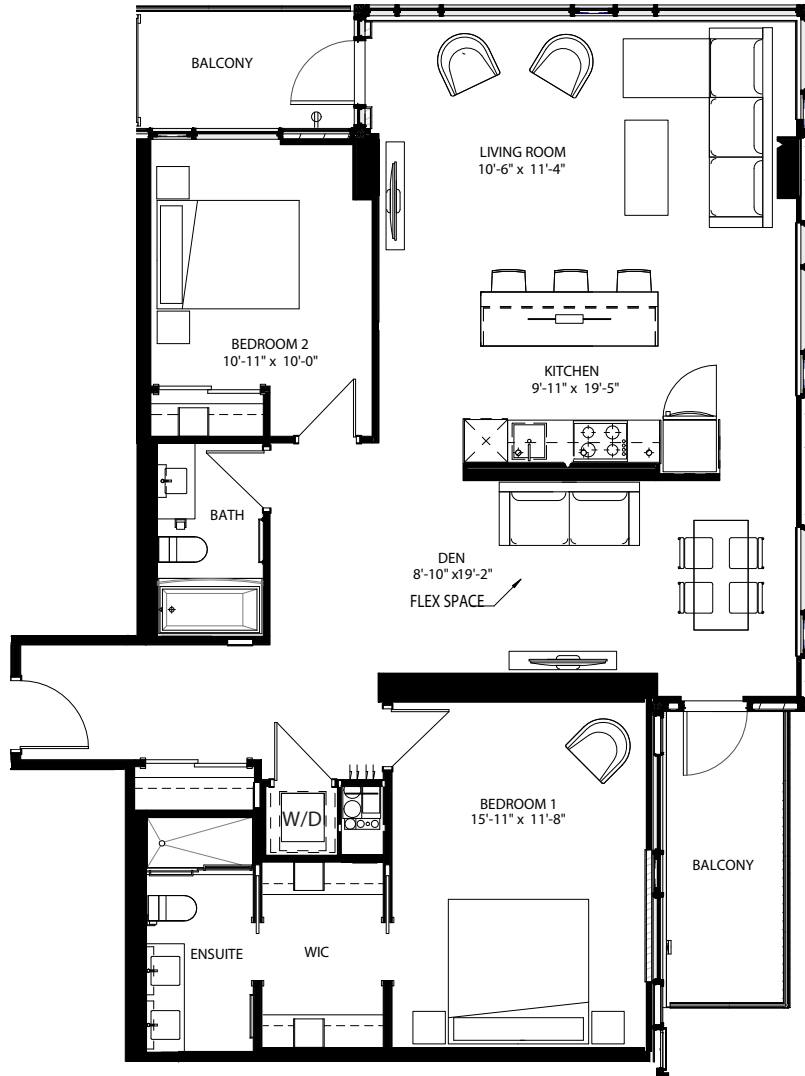

latitude

at frontier

KEMPARK
 2 Bed + Den / 2 Bath
 1,395 Sq Ft
 2006

Floor 20 (PH)

livingatfrontier.com/latitude

All sizes and specifications are subject to change without notice. Furniture is not included. E. & O.E.