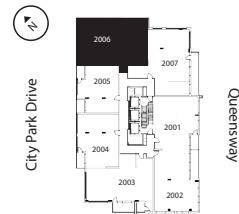

latitude

at frontier

KEMPARK
 2 Bed + Den / 2 Bath
 1,395 Sq Ft
 2006

Floor 20 (PH)

livingatfrontier.com/latitude

All sizes and specifications are subject to change without notice. Furniture is not included. E. & O.E.