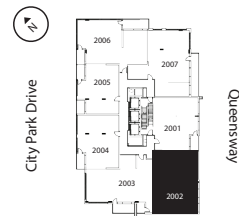

latitude

at frontier

LIMEBANK
2 Bed + Den / 2 Bath
1,226 Sq Ft
2002

Floor 20 (PH)

livingatfrontier.com/latitude

All sizes and specifications are subject to change without notice. Furniture is not included. E. & O.E.