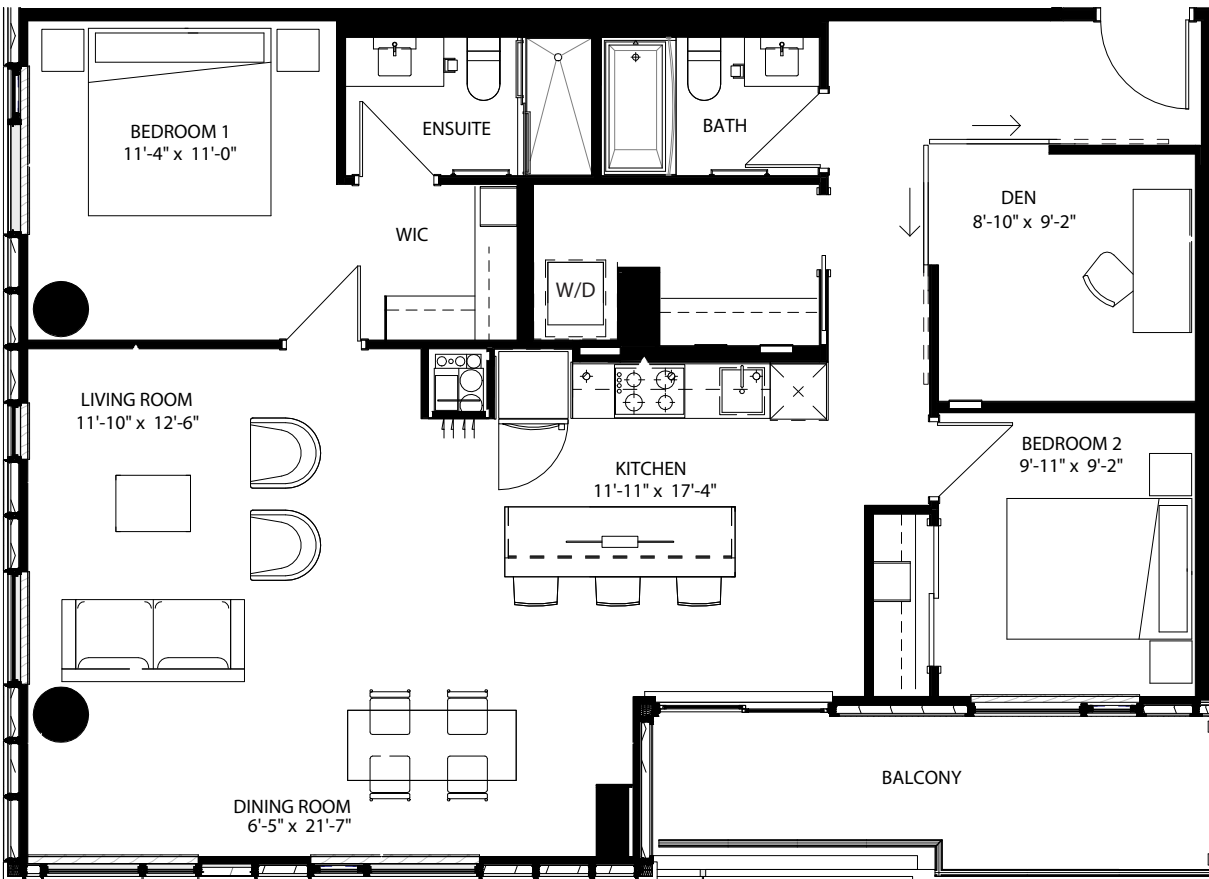

latitude

at frontier

LIMEBANK
2 Bed + Den / 2 Bath
1,226 Sq Ft
2002

Floor 20 (PH)

livingatfrontier.com/latitude

All sizes and specifications are subject to change without notice. Furniture is not included. E. & O.E.