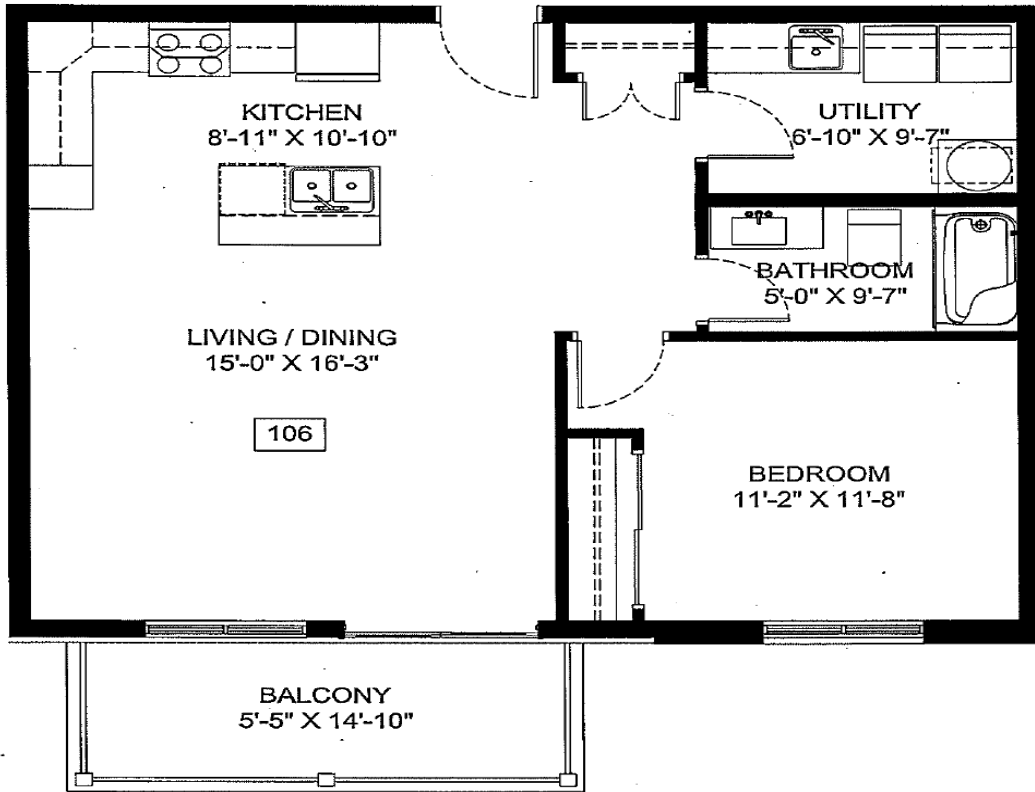

Le Saint Germain Phase II

TYPE F – 1Bed, 1Bath | 785sf | Balcony 99sf

Unit: 106

Leasing Agent: Ghislaine Henry
1.833.204.5171
DieppeVillage.Signage.Killam@aptleasing.info
killamreit.com