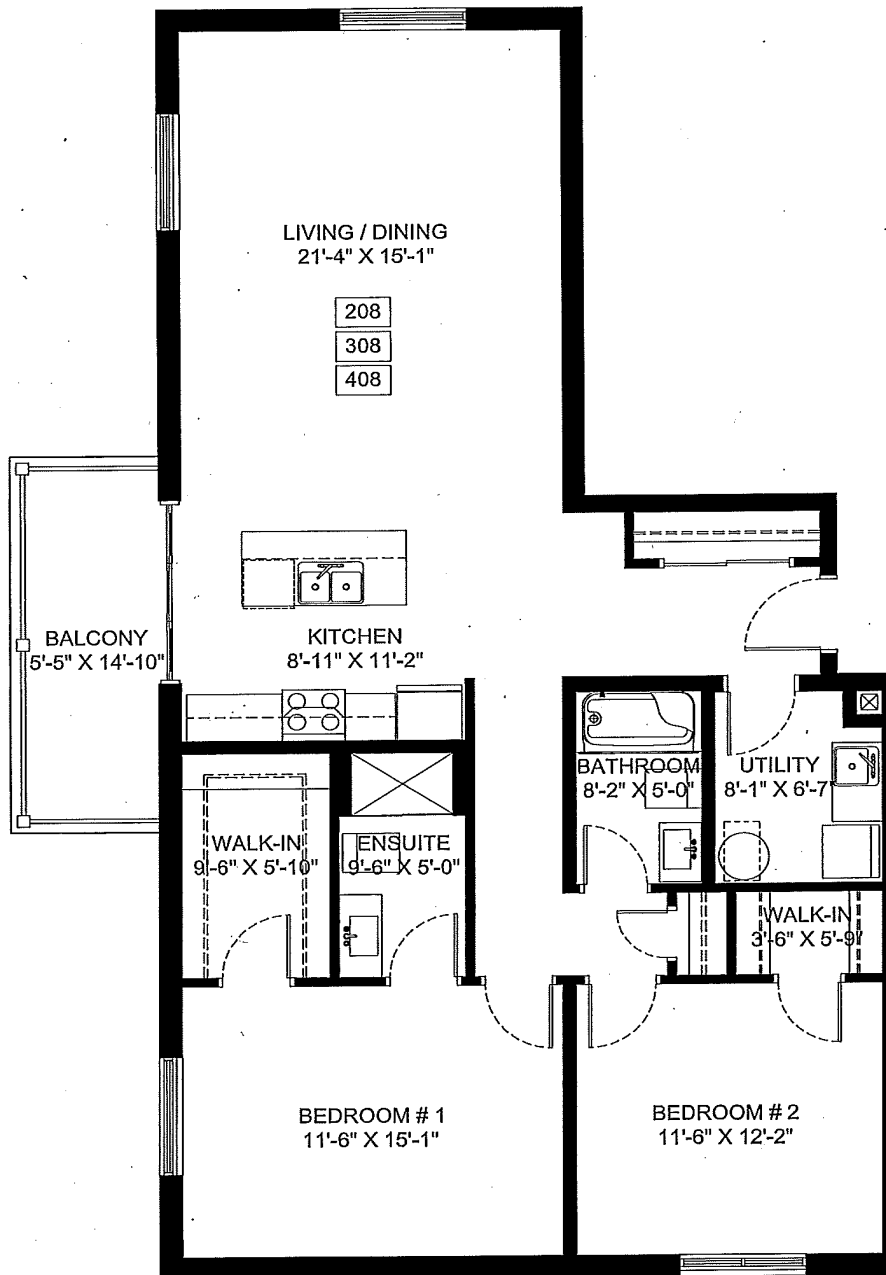

Le Saint Germain Phase II

TYPE K – 1Bed, 1Bath | 1,281sf | 95sf Balcony

Unit: 208, 308, 408

Leasing Agent: Ghislaine Henry
1.833.204.5171
DieppeVillage.Signage.Killam@aptleasing.info
killamreit.com