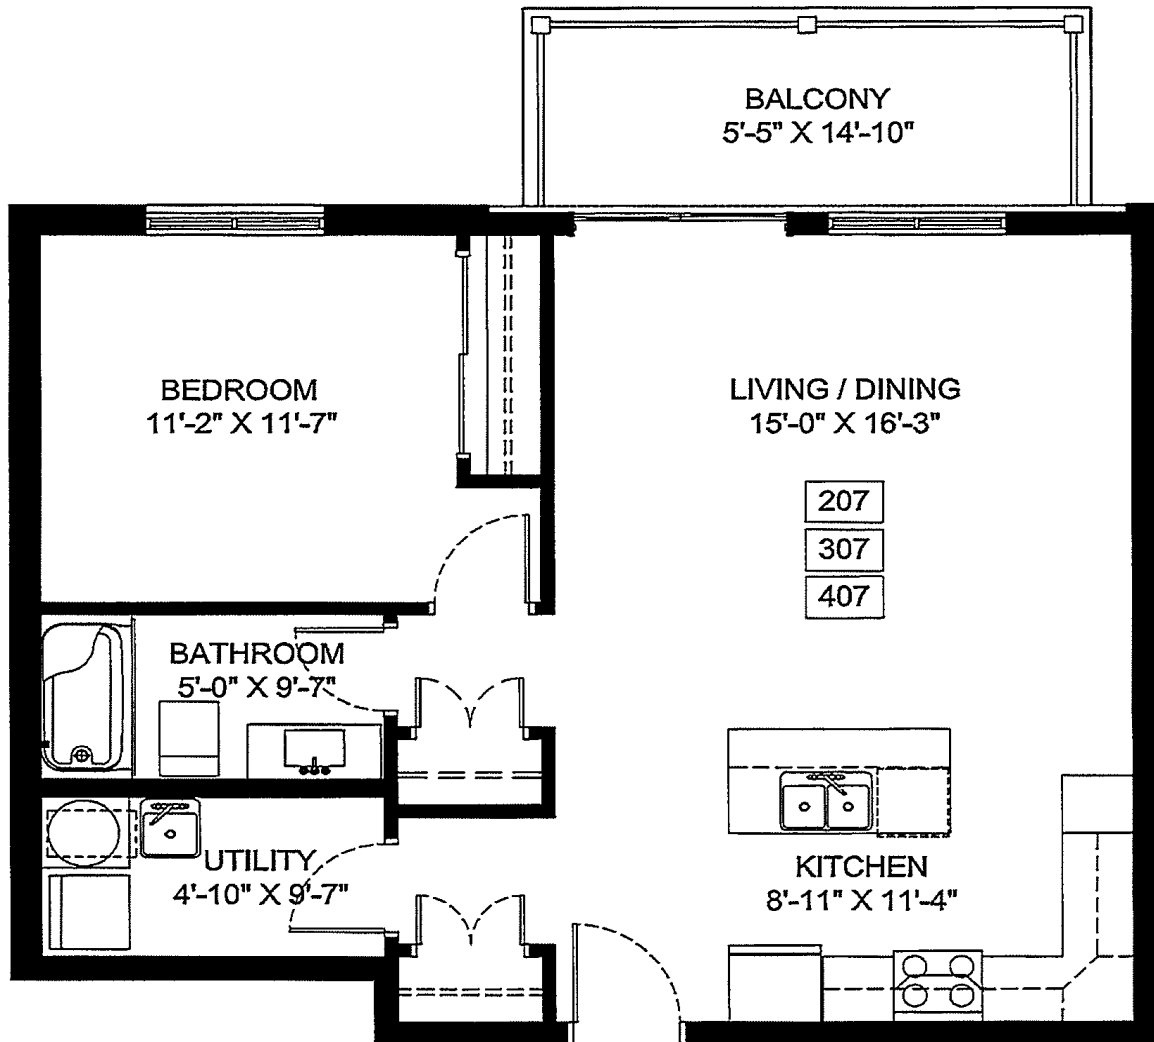

# Le Saint Germain Phase II

TYPE K – 1Bed, 1Bath | 774sf | 99sf Balcony

Unit: 207, 307, 407

Leasing Agent: Ghislaine Henry  
1.833.204.5171  
DieppeVillage.Signage.Killam@aptleasing.info  
killamreit.com