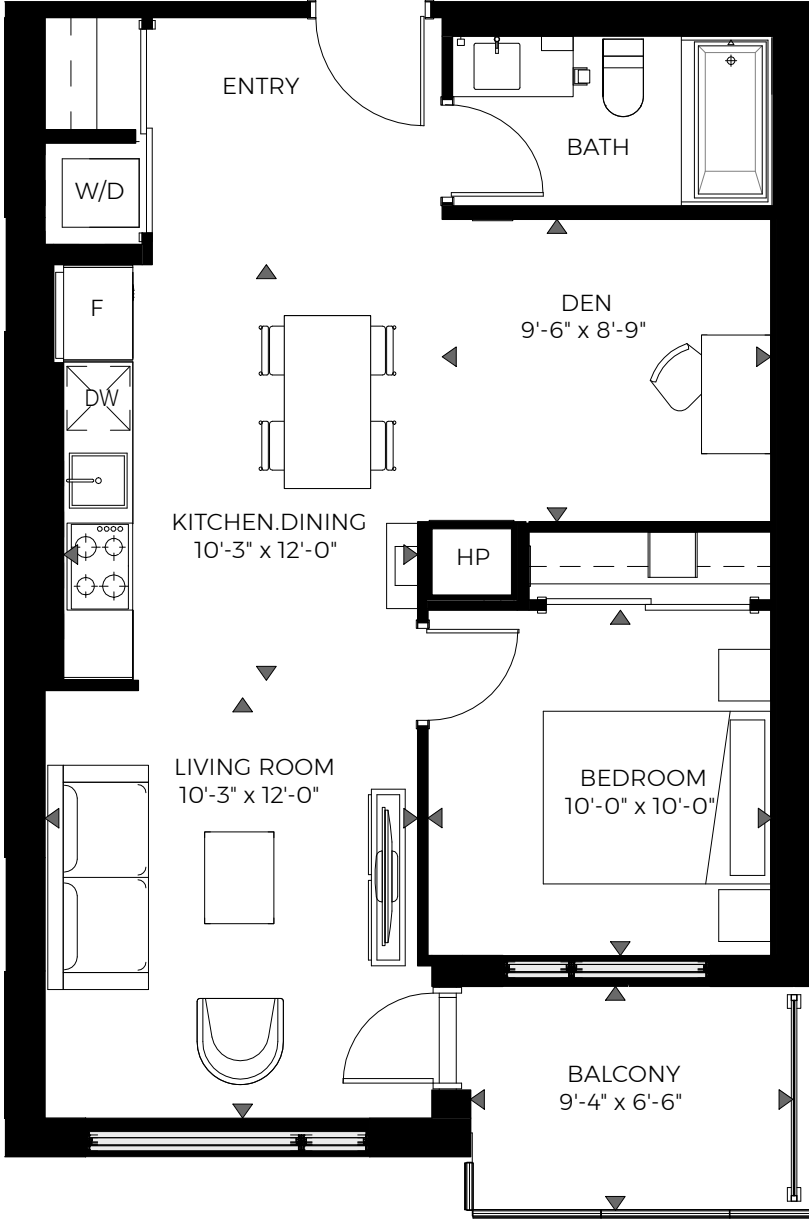

# STAR

1 BEDROOM / 700 SQ.FT. / BALCONY / 62 SQ.FT.  
UNITS 303-903

LIVINGATLUMA.CA

Does not include furniture. All dimensions and specifications are subject to change without notice. E.&O.E