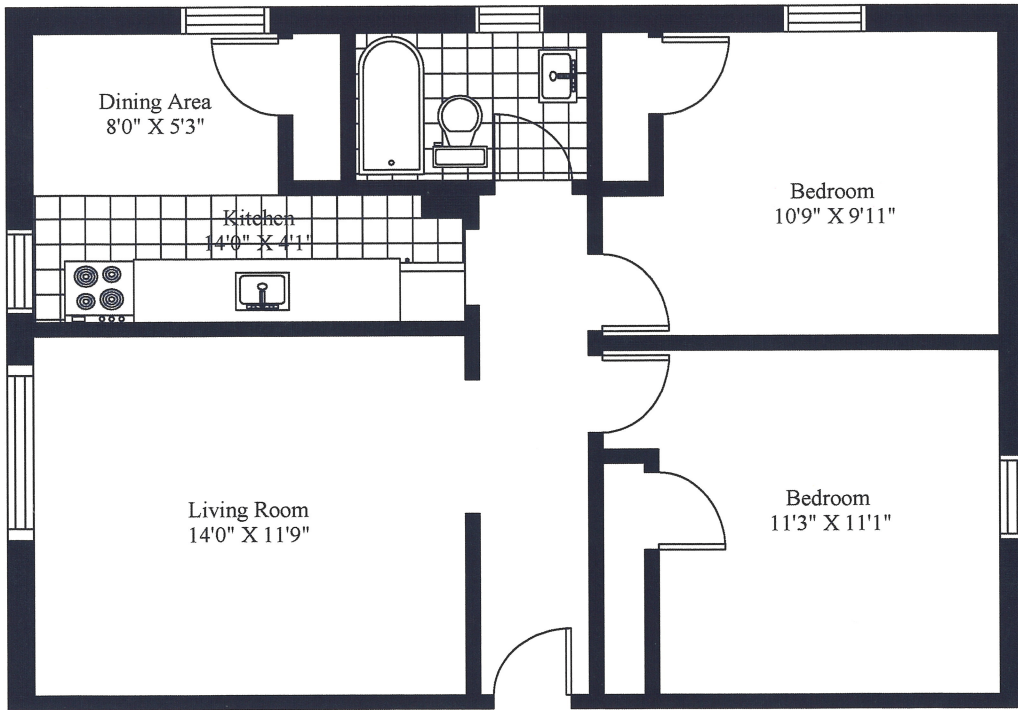

Lutz Street/Lutz Street Apartments
Typical 2 Bedroom

Unit Gross Area = 758 Square Feet