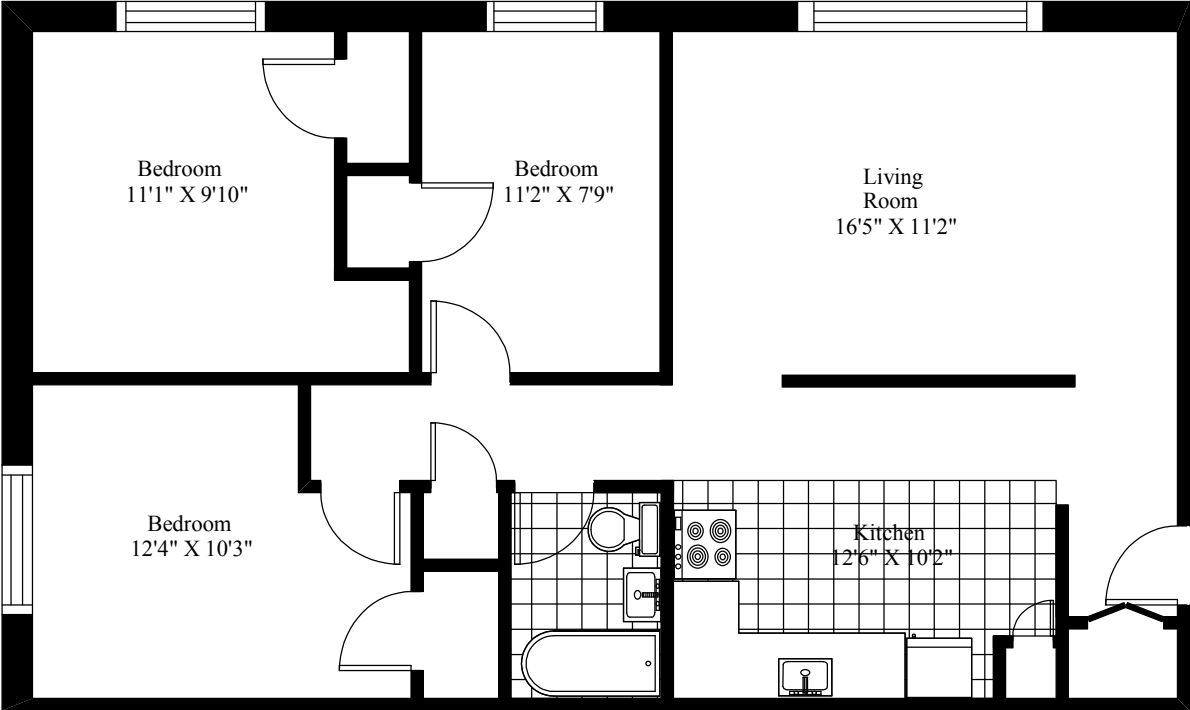

Newcastle Apartments
Typical Three Bedroom

Main Living Area = 887 Square Feet