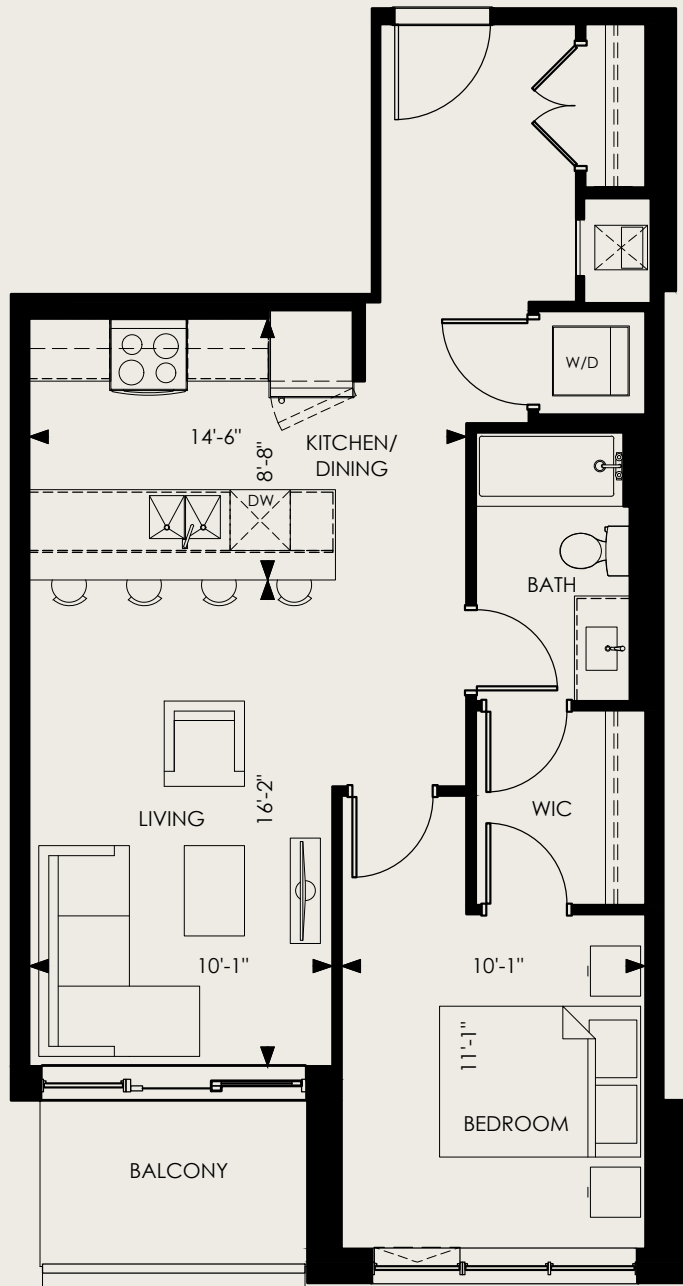

MENNO

1 Bed, 1 Bath

INTERIOR

753 SF

BALCONY

55 SF

FLOORS

5,6,7,8,9

Westmount Road

Deitz Avenue

Erb Street

SUITES 503-903 & 509-909

194 ERB STREET WEST, WATERLOO, ON

Does not include furniture. All dimensions and specifications are subject to change without notice. E.&O.E.