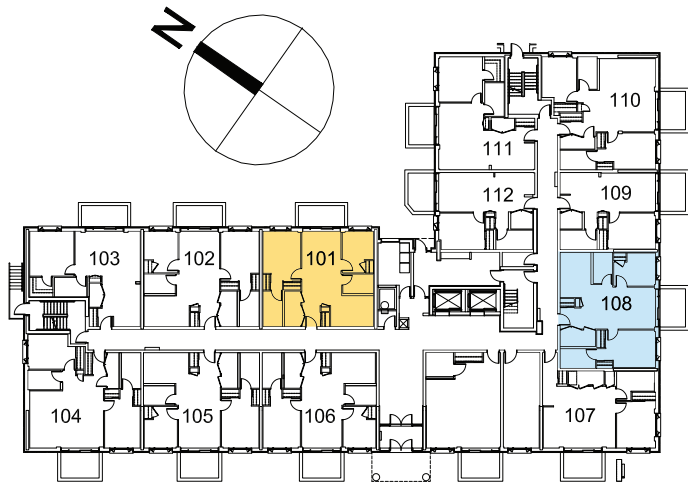

GREENBANK

THE ODESSA

788 SQ. FT.
2 BED

GROUND FLOOR KEY

STANDARD LAYOUT - 101, 105, 202, 205, 207, 302, 305, 307, 405, 407, 505, 507

REVERSED LAYOUT - 102, 106, 108, 206, 209, 309, 402, 409, 502, 509