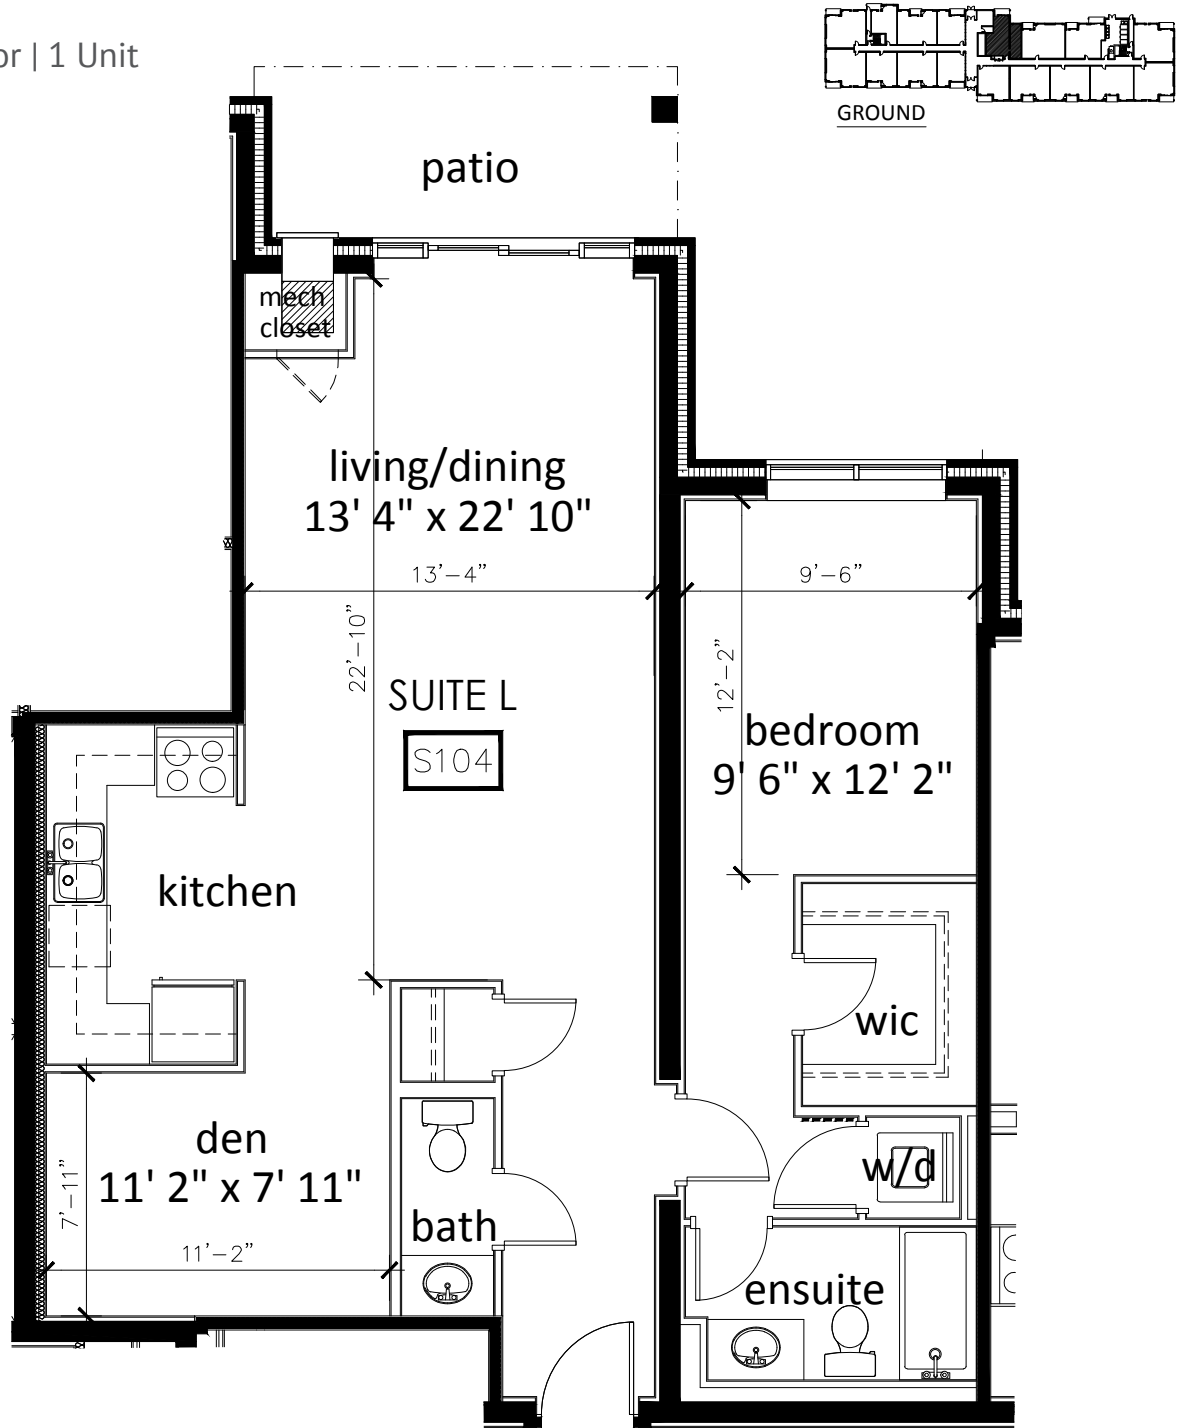

SAGINAW GARDENS

Pinebush

Suite L - 1 Bedroom + Den At Elevator

975 Sq.ft.

Ground Floor | 1 Unit

650 Saginaw Parkway, Cambridge, ON, Canada
saginawgardens.com | killamproperties.com