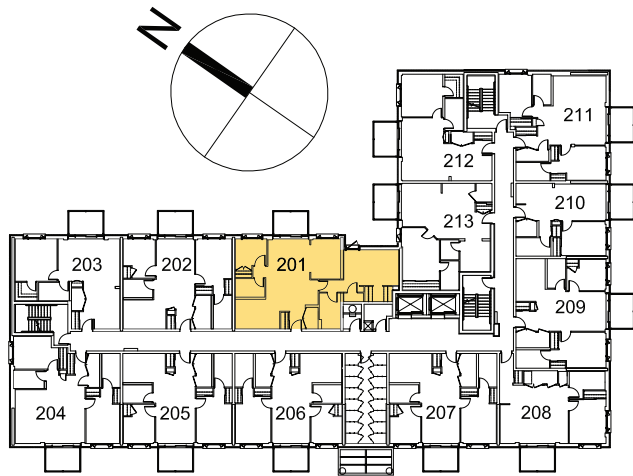

GREENBANK

THE QUINTE

1019 SQ. FT.
2 BED + DEN

GROUND FLOOR KEY

STANDARD LAYOUT - 201, 301, 401, 501