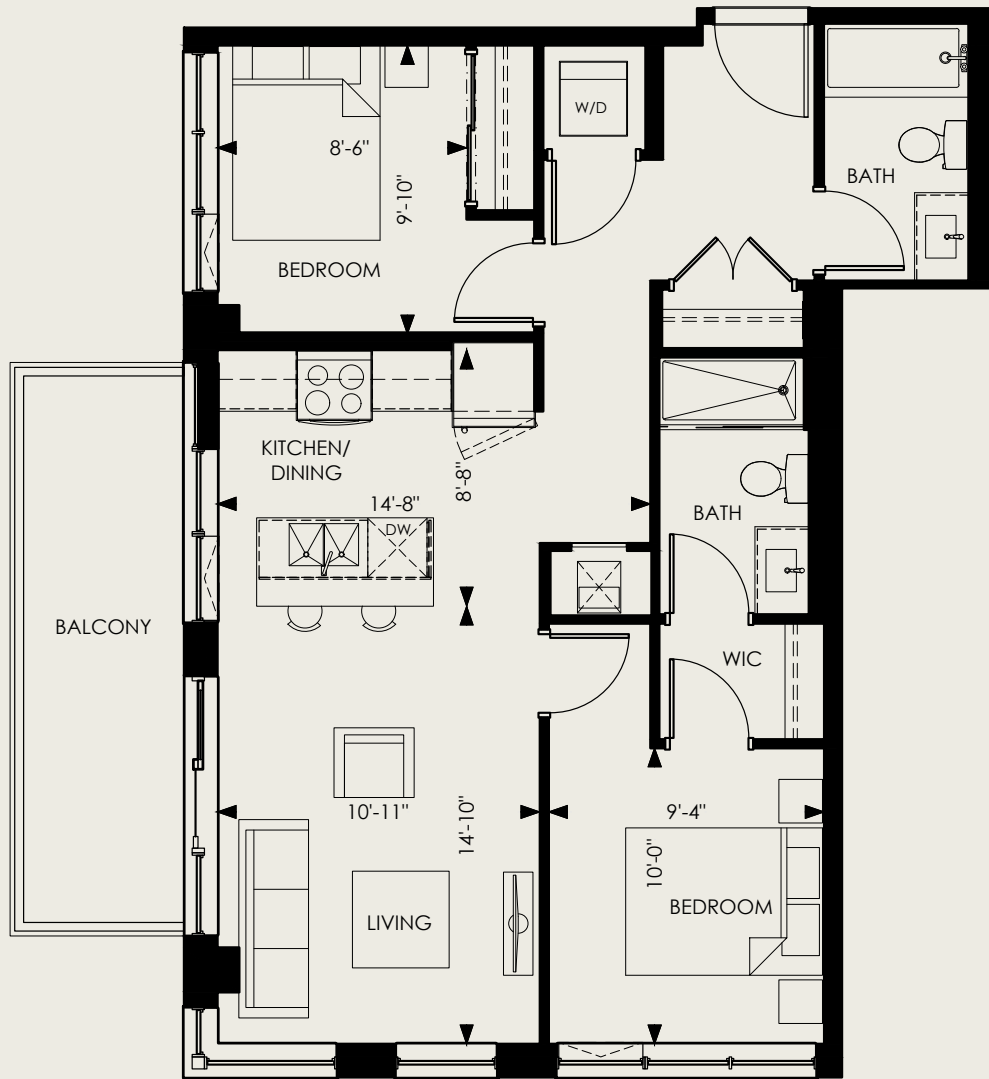

# ROSLIN

2 Bed, 2 Bath

INTERIOR

847 SF

BALCONY

115 SF

FLOORS

11,12

SUITES 1101, 1111, 1201, 1211

194 ERB STREET WEST, WATERLOO, ON

Does not include furniture. All dimensions and specifications are subject to change without notice. E.&O.E.

**Killam**  
home for all

*The*  
**CARRICK**