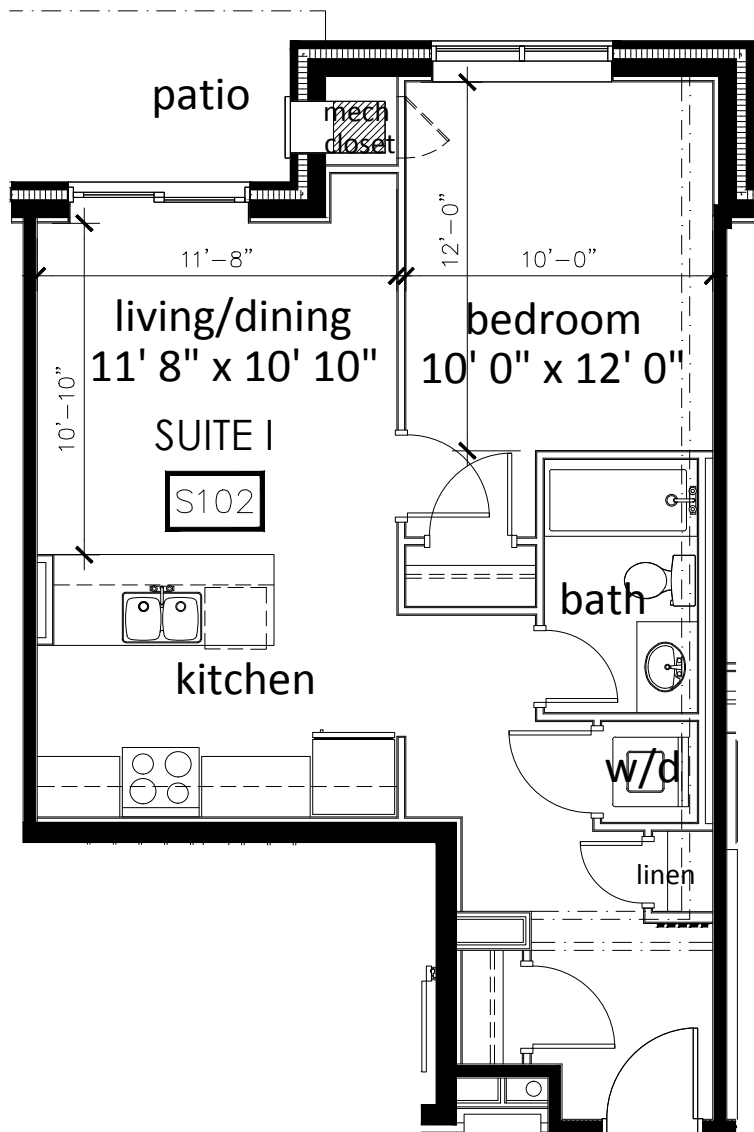

SAGINAW GARDENS

Shantz

Suite I - 1 Bedroom At Exit Corridor

621 sq.ft.

1st Floor | 1 Unit

650 Saginaw Parkway, Cambridge, ON, Canada
saginawgardens.com | killamproperties.com