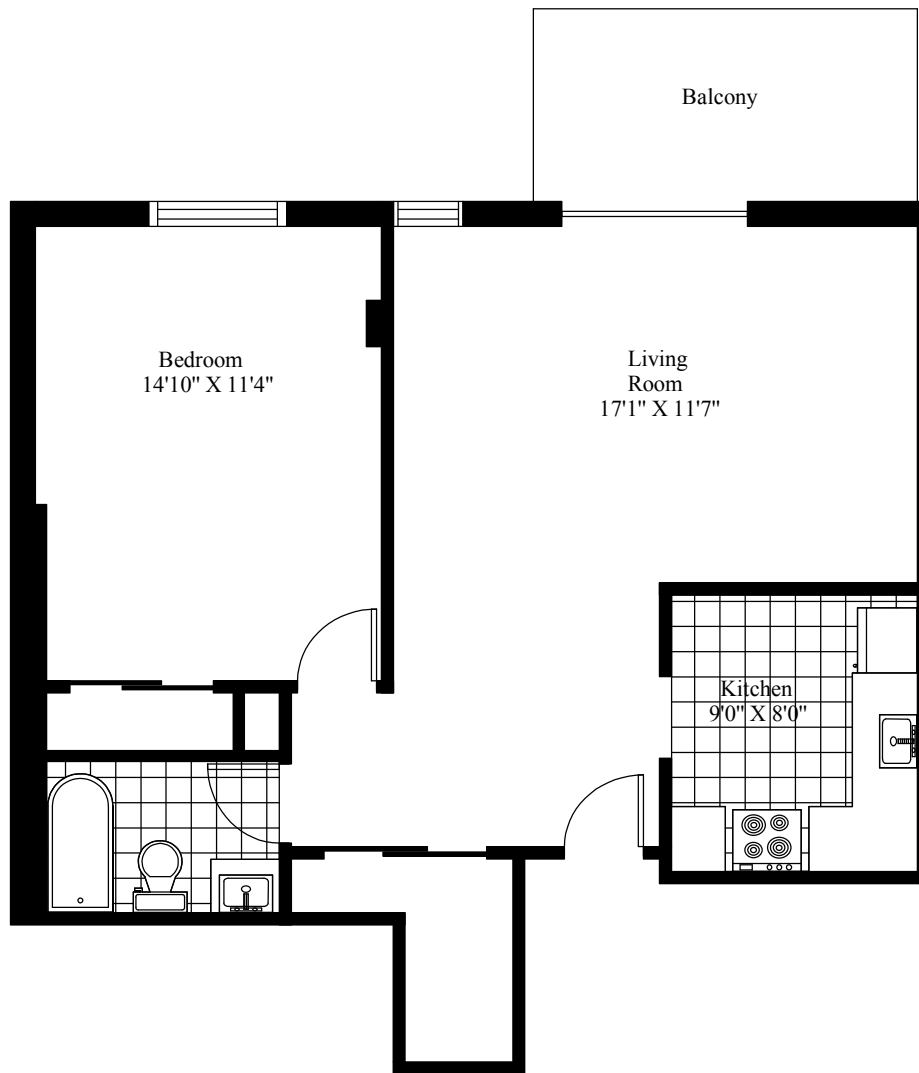

Shaunslieve
568-580 Bedford Highway
Typical One Bedroom

Main Living Area = 701 Square Feet