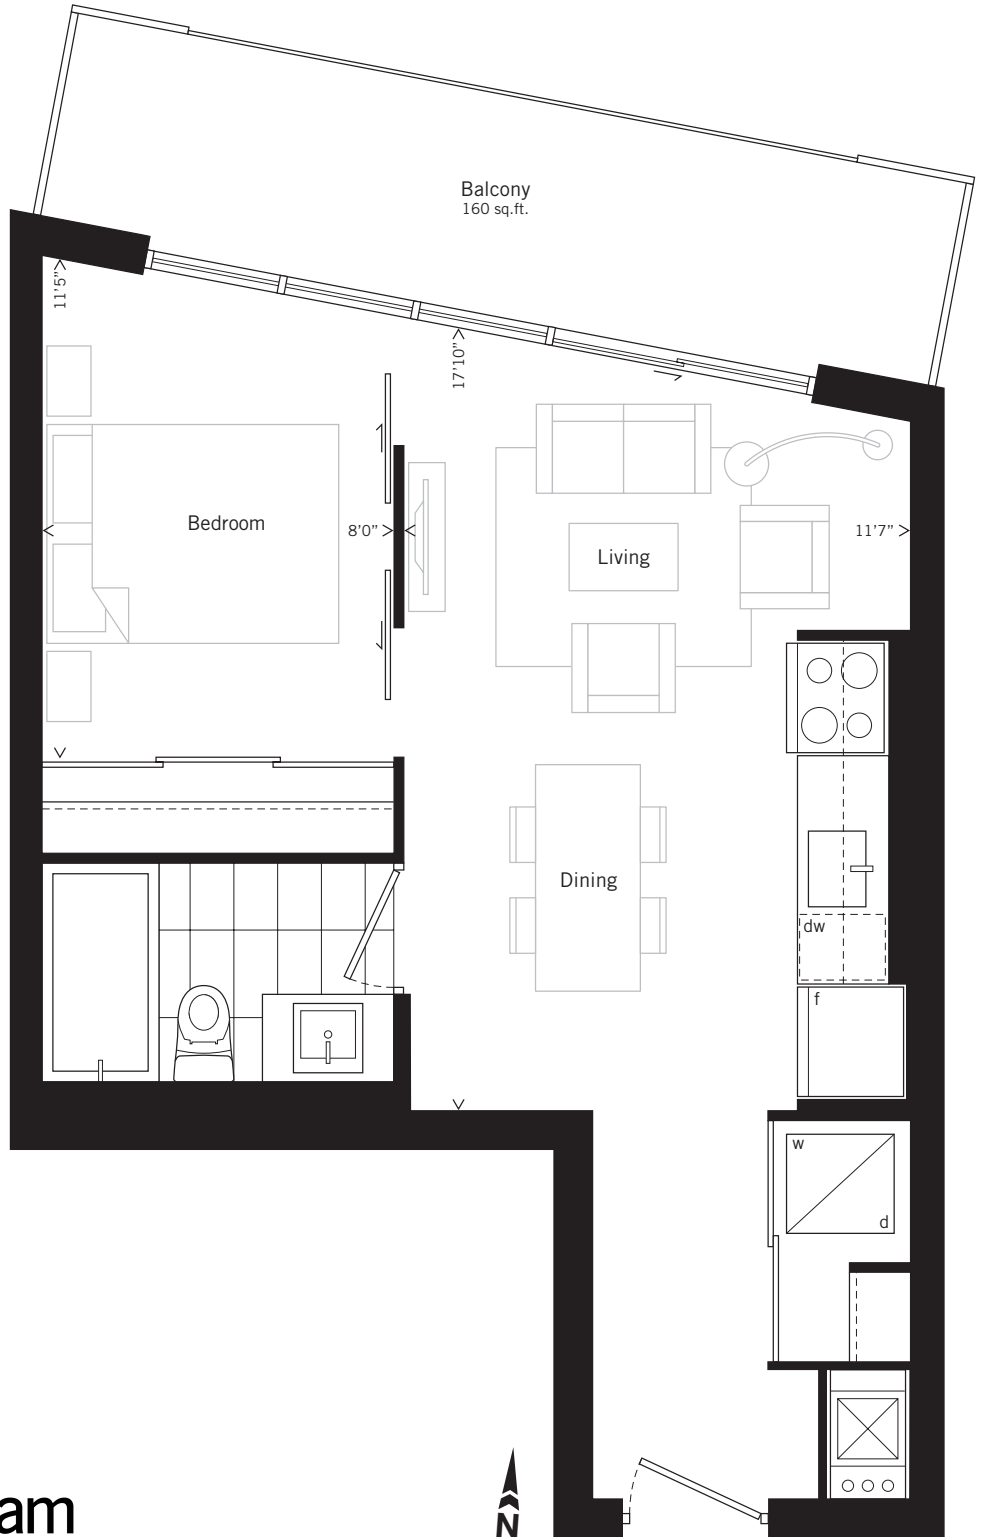

A
4
6
7

207 | 307

ONE BEDROOM

467 SQ.FT PLUS

103 SQ.FT. BALCONY

killamproperties.com | 902.422.0640

Furniture not included. All sizes and specifications are subject to change without notice. E.&O.E.