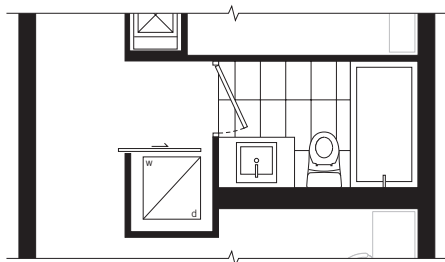

B681

101 | 201 | 202 | 301 | 302

ONE BEDROOM AND DEN

681-729 SQ.FT. PLUS 79 SQ.FT. BALCONY
GF 150 SQ.FT. TERRACE

UNIT	SIZE	BALCONY	
201 301	729 sq.ft.	79 sq.ft.	Dimensions appear*
101 202 302	681 sq.ft.	79 sq.ft.	Model shown

Bathroom Condition in 201 | 301

FLOORS 2,3

FLOOR 1

Killam
PROPERTIES INC
killamproperties.com | 902.422.0640

Furniture not included. All sizes and specifications are subject to change without notice. E.&O.E.