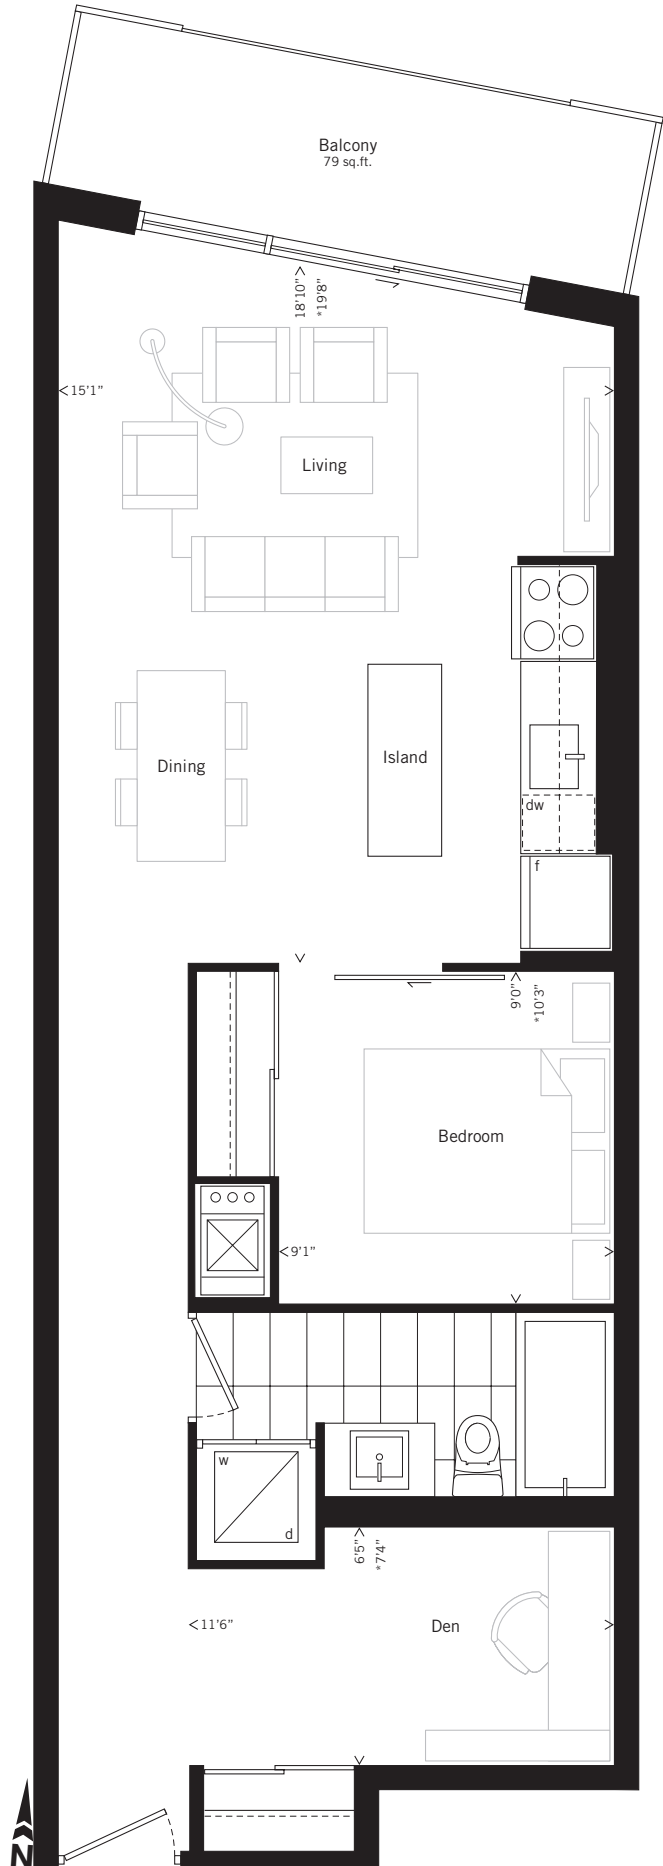

B681

101 | 201 | 202 | 301 | 302

ONE BEDROOM AND DEN

681-729 SQ.FT. PLUS 79 SQ.FT. BALCONY
GF 150 SQ.FT. TERRACE

UNIT	SIZE	BALCONY	
201 301	729 sq.ft.	79 sq.ft.	Dimensions appear*
101 202 302	681 sq.ft.	79 sq.ft.	Model shown

Bathroom Condition in 201 | 301

FLOORS 2,3

FLOOR 1

Killam
PROPERTIES INC
killamproperties.com | 902.422.0640

Furniture not included. All sizes and specifications are subject to change without notice. E.&O.E.