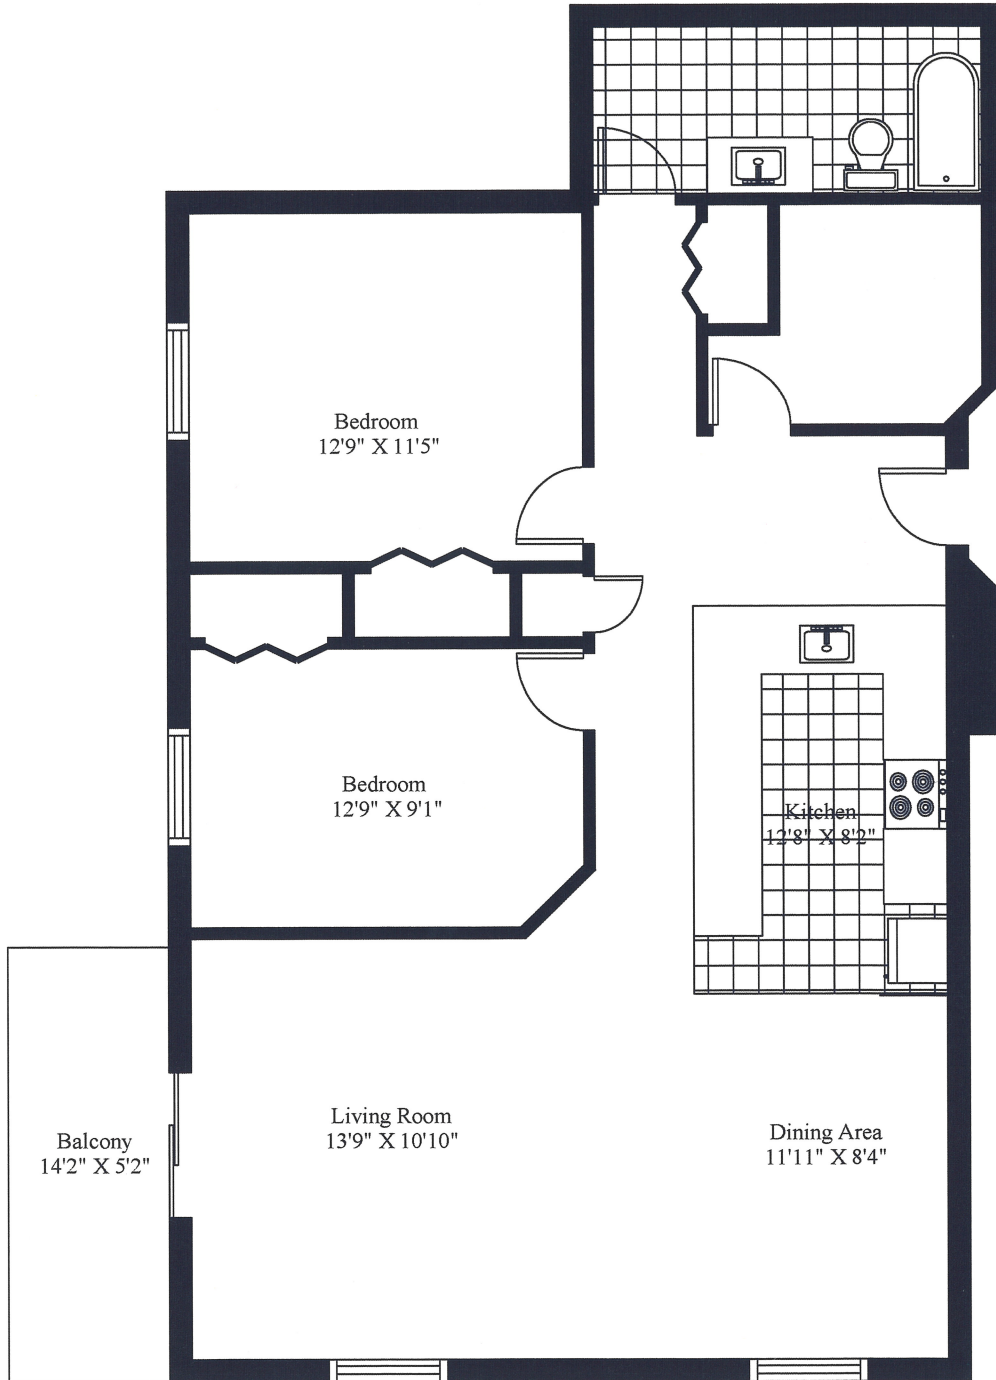

133 Kedgwick/Promenade Kedgwick 2
Typical 2 Bedroom

Unit Gross Area = 1,083 Square Feet