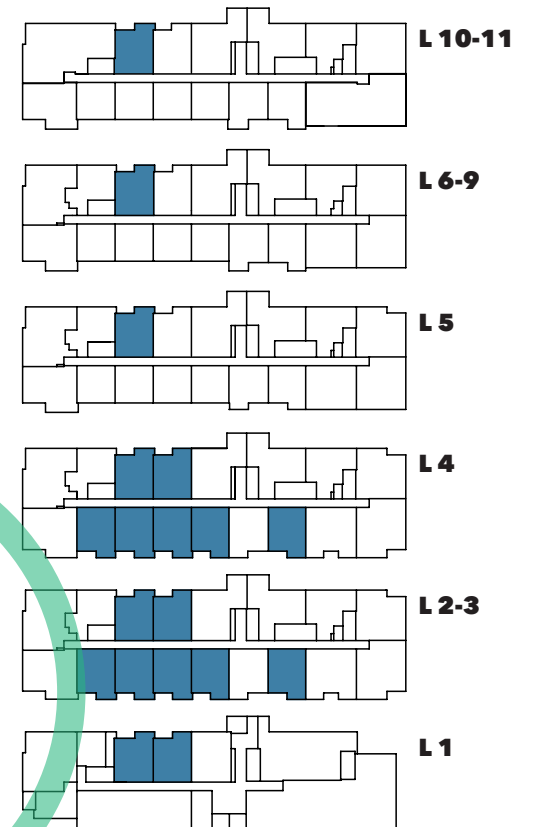

SIXTY SIX

Suite A1

1 BR, 1 Bath + Den | 688 SF
Suites: 102, 103 - 403, 205 - 405,
206 - 906, 208 - 508, 209 - 409,
211 - 411, 213 - 413, 1004, 1104

WEBER STREET

Does not include furniture. All dimensions and specifications are subject to change without notice. E&OE