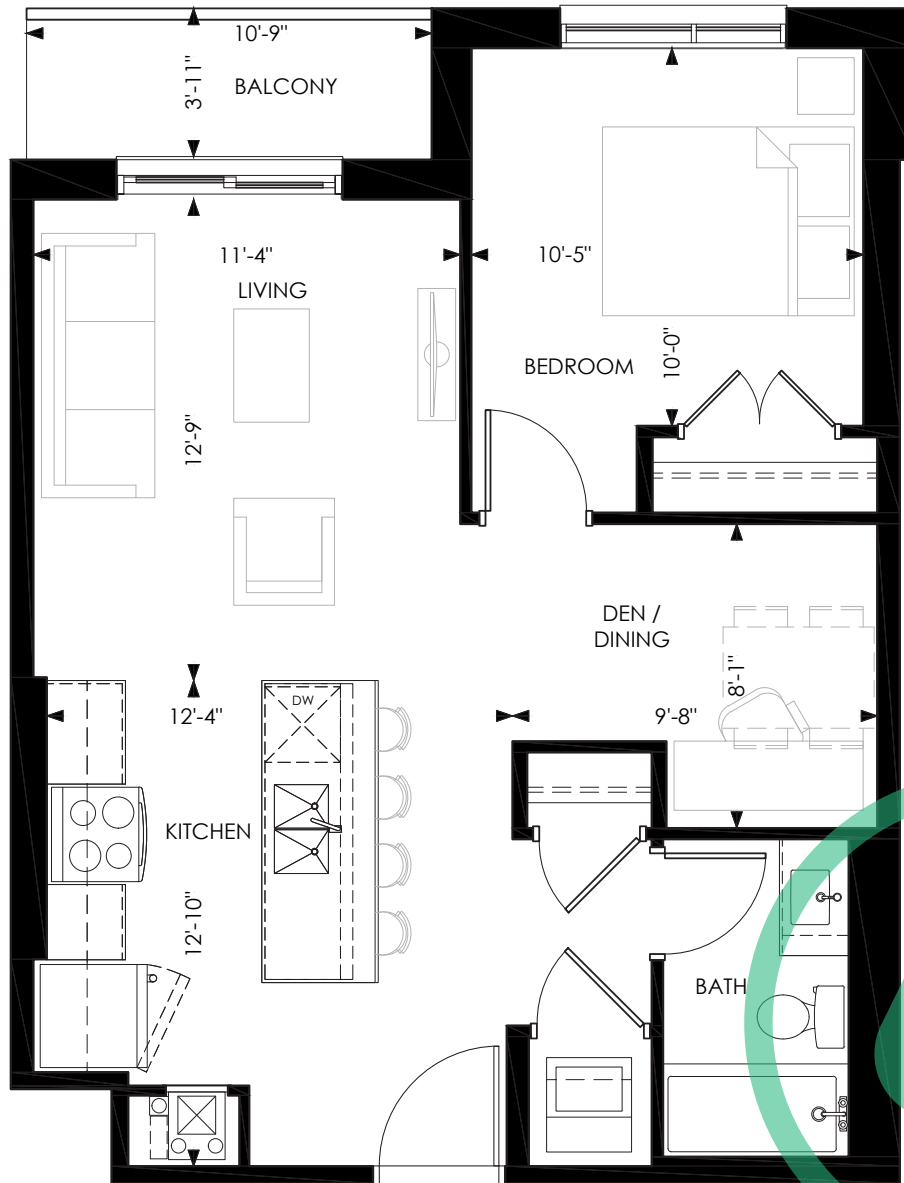

SIXTY SIX

Suite A1

1 BR, 1 Bath + Den | 688 SF
Suites: 102, 103 - 403, 205 - 405,
206 - 906, 208 - 508, 209 - 409,
211 - 411, 213 - 413, 1004, 1104

WEBER STREET

Does not include furniture. All dimensions and specifications are subject to change without notice. E&OE