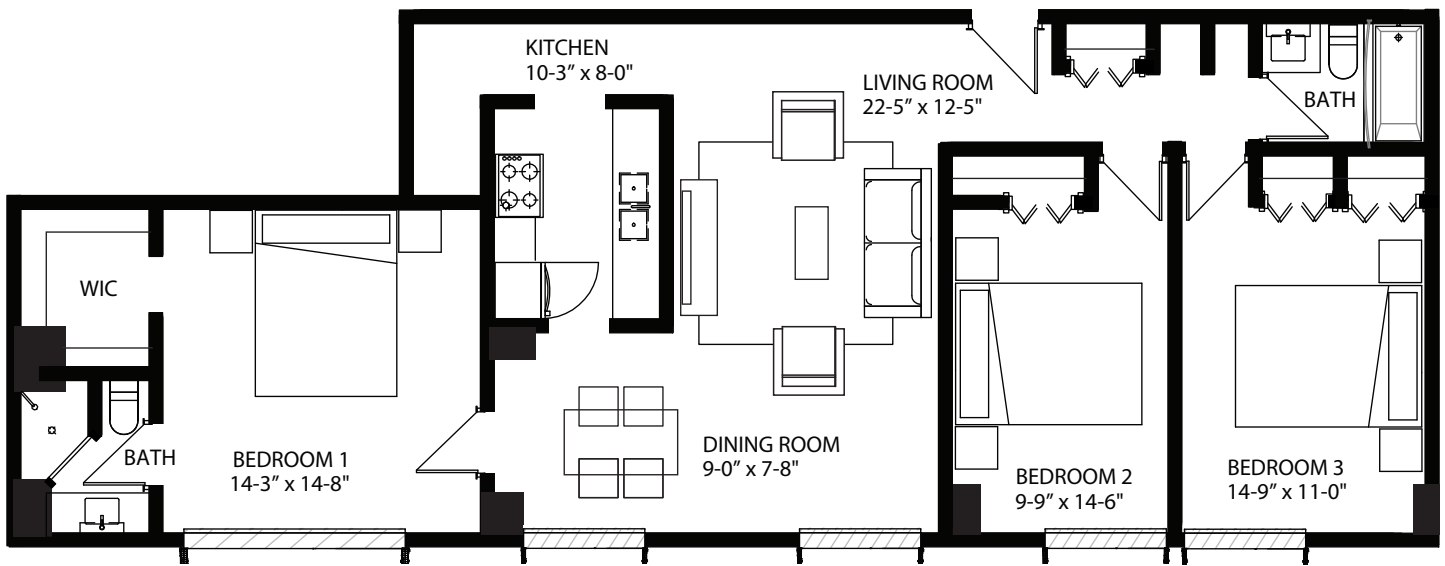

THE ESTATES

188 MARGARET AVE, KITCHENER
3 BEDROOM, 2 BATH | Approximately 946 SF

188 Margaret Avenue
Kitchener, Ontario

All square footage measurements are an approximation. Actual sizes may vary.