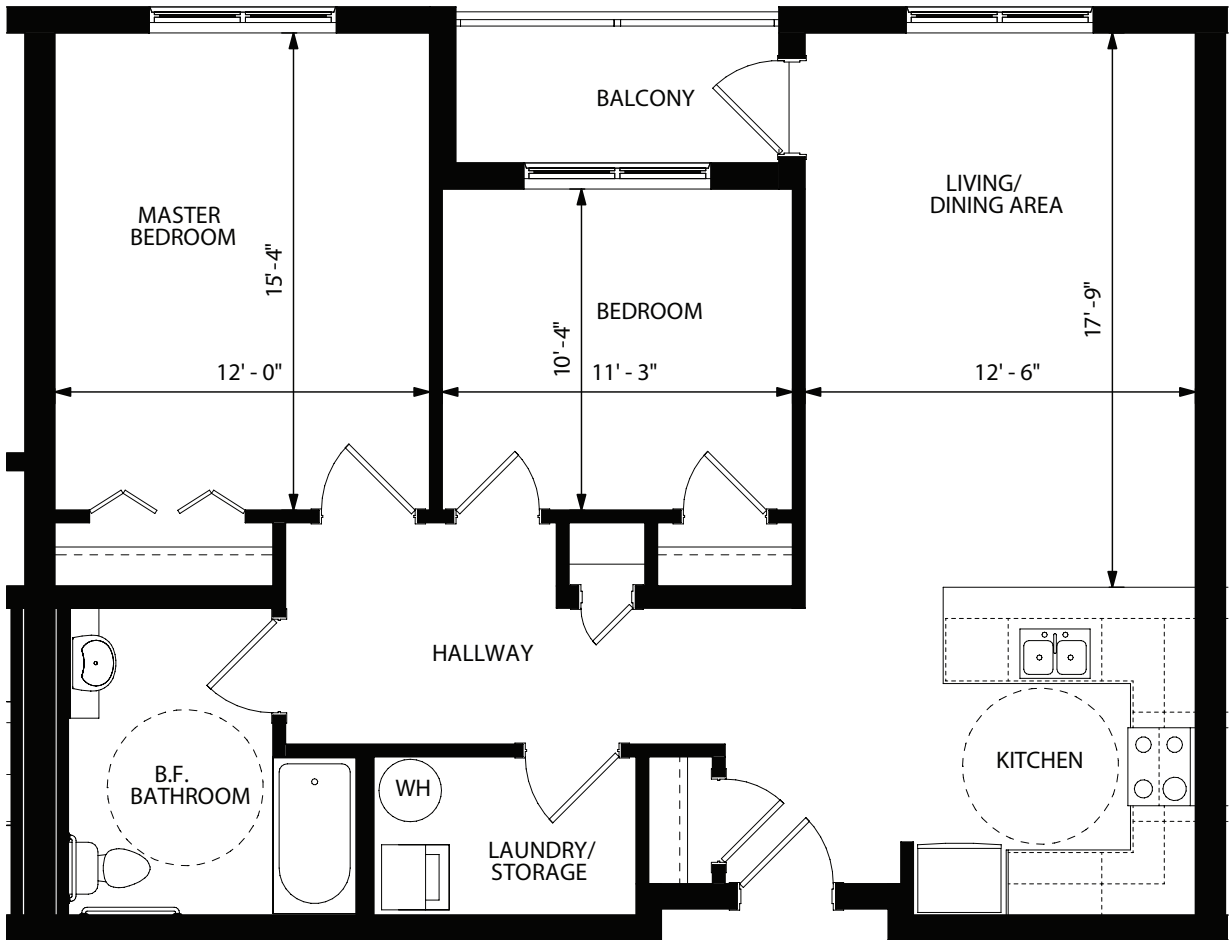

# Shorefront

The Matthew | BF | 2 BR, 1 Bath  
1,062 SF

Does not include furniture. All dimensions and specifications are subject to change without notice. E.&O.E.

*Harbour*

31 Michael Thomas Way  
Stratford, PEI  
C1B 4G9