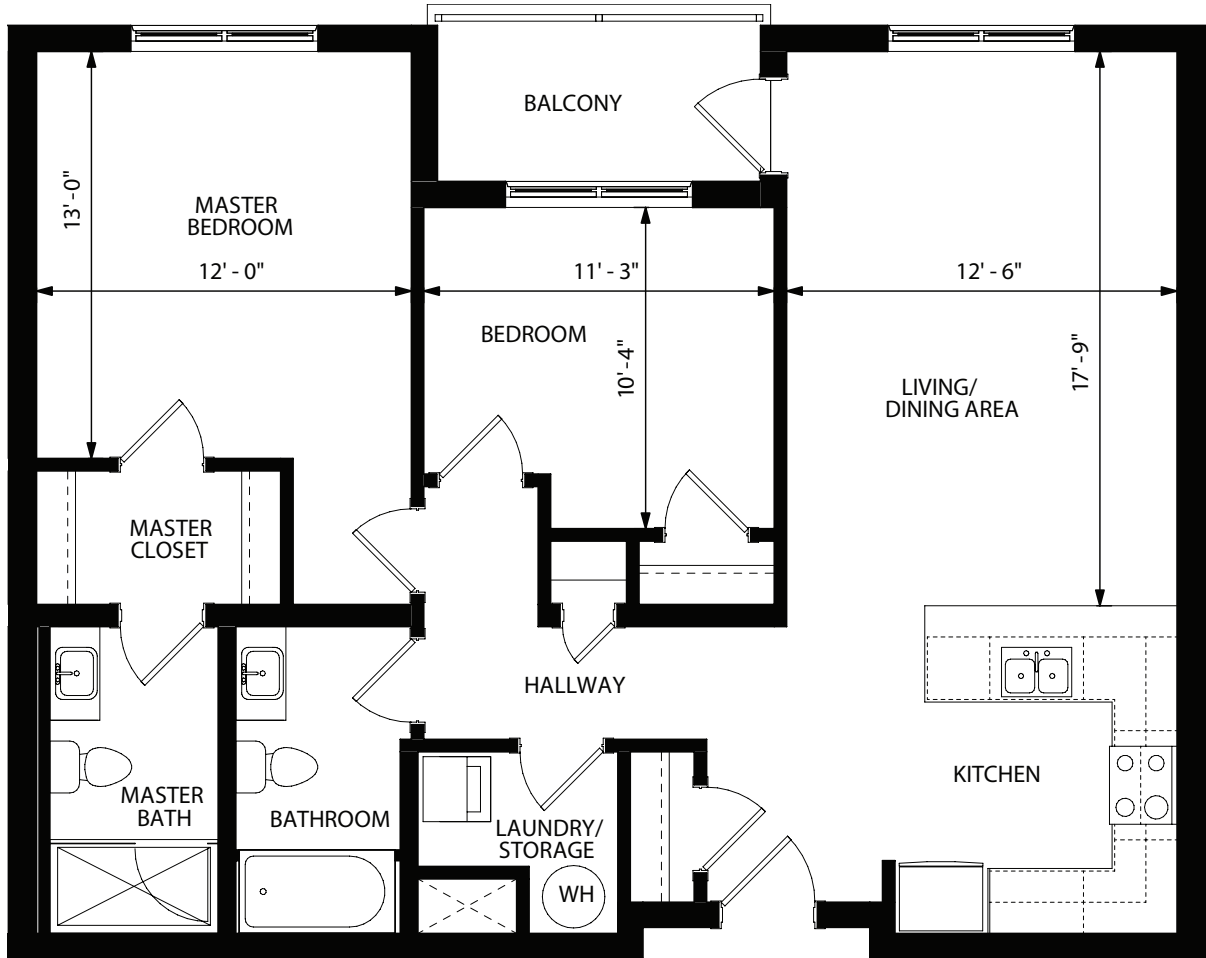

Shorefront

The Muriel | 2 BR, 2 Bath
1,062 SF

Does not include furniture. All dimensions and specifications are subject to change without notice. E.&O.E.

2-5 Floor *Harbour*

31 Michael Thomas Way
Stratford, PEI
C1B 4G9