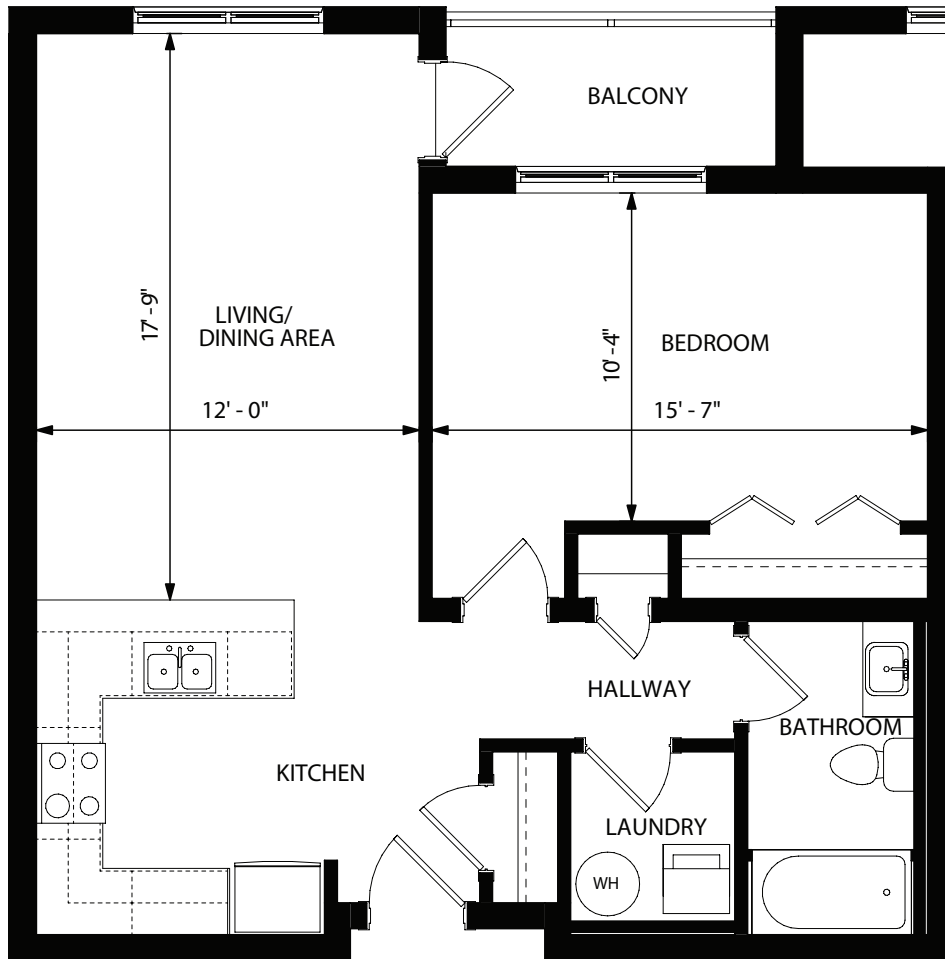

# Shorefront

The Rachel | 1 BR, 1 Bath  
776 SF

Does not include furniture. All dimensions and specifications are subject to change without notice. E.&O.E.

*Harbour*

31 Michael Thomas Way  
Stratford, PEI  
C1B 4G9