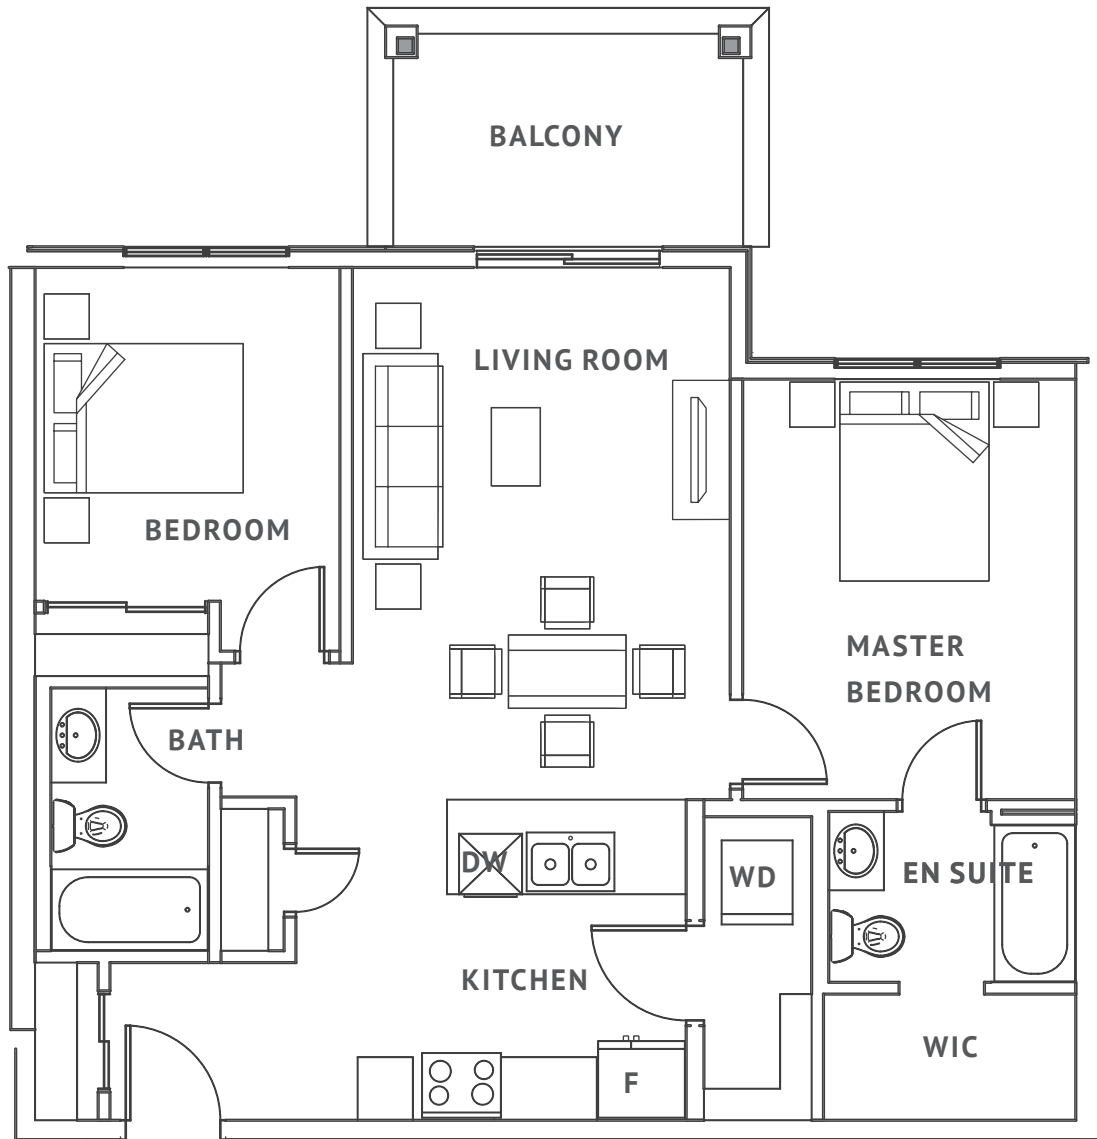

Tisbury Crossing

Oakmount

2 Bedroom + 2 Bath Inside
915 Sq.ft.

202 Salisbury Way, Sherwood Park, AB T8B0B6
Call: 780.619.4046 | rent@tisburycrossing.com

Does not include furniture. All sizes and specifications are subject to change without notice. E.&O.E.