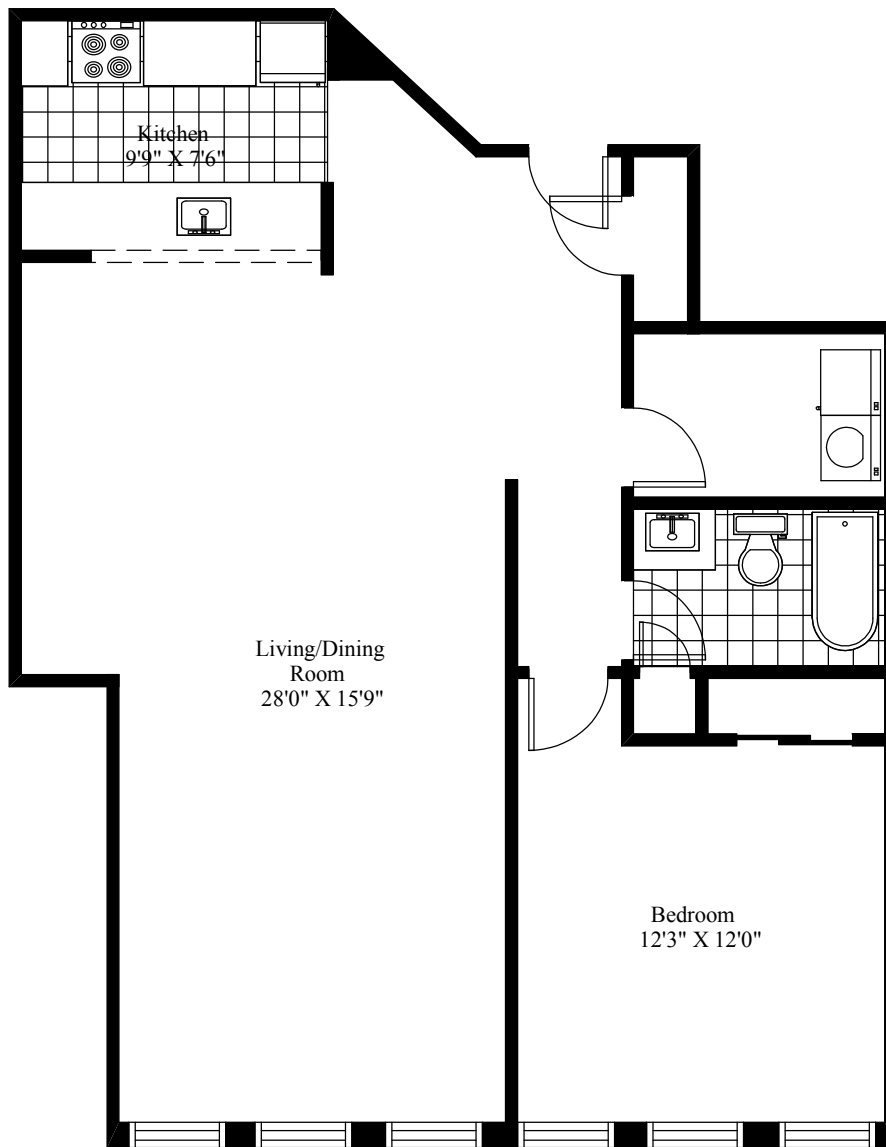

1111 Main Street
Typical One Bedroom

Main Living Area = 910 Square Feet