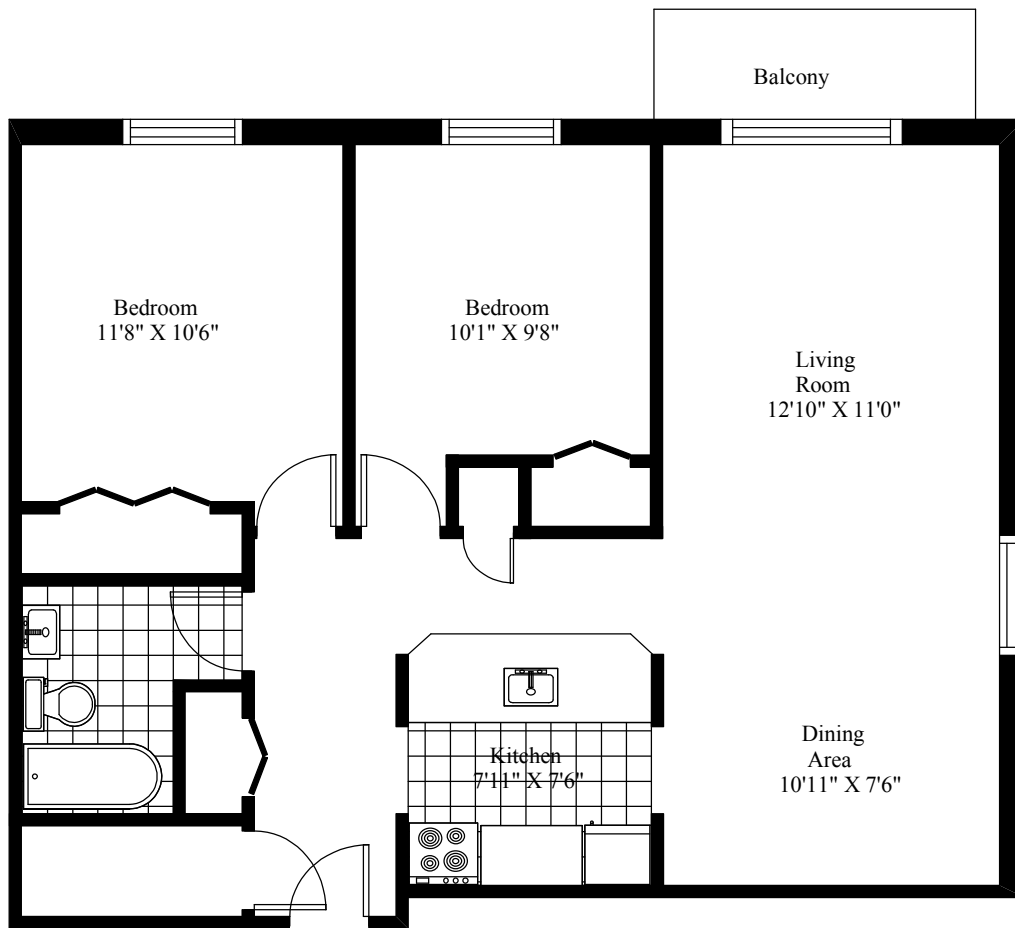

101 Archibald Street  
Typical Two Bedroom

Main Living Area = 844 Square Feet