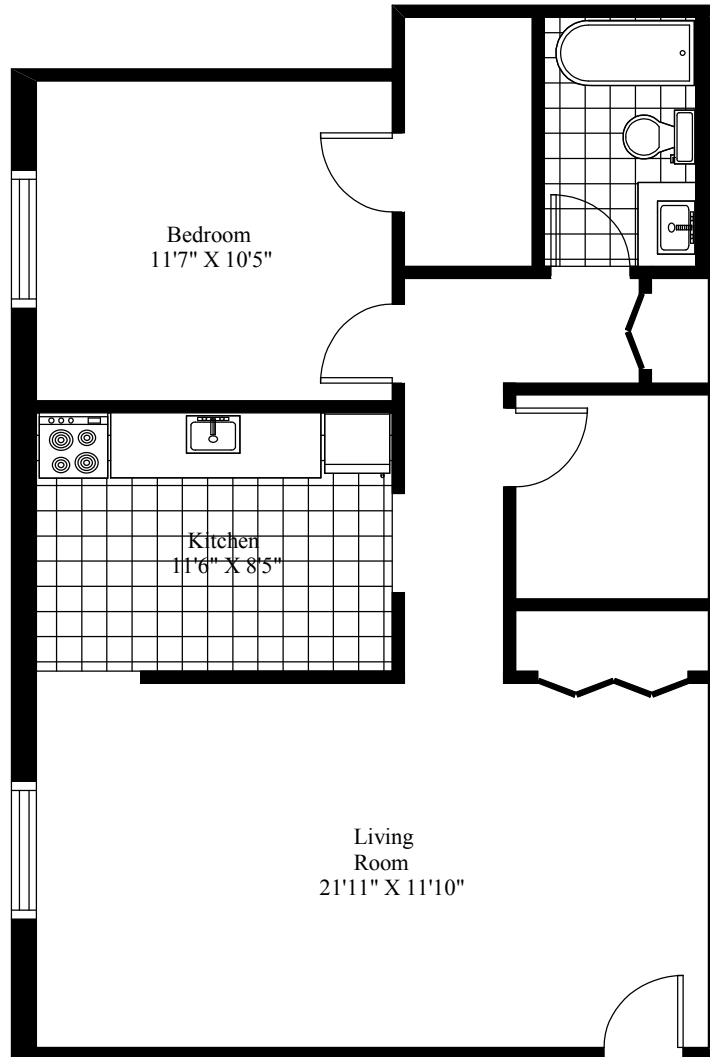

Gauvin Road Apartments Typical One Bedroom

Main Living Area = 763 Square Feet