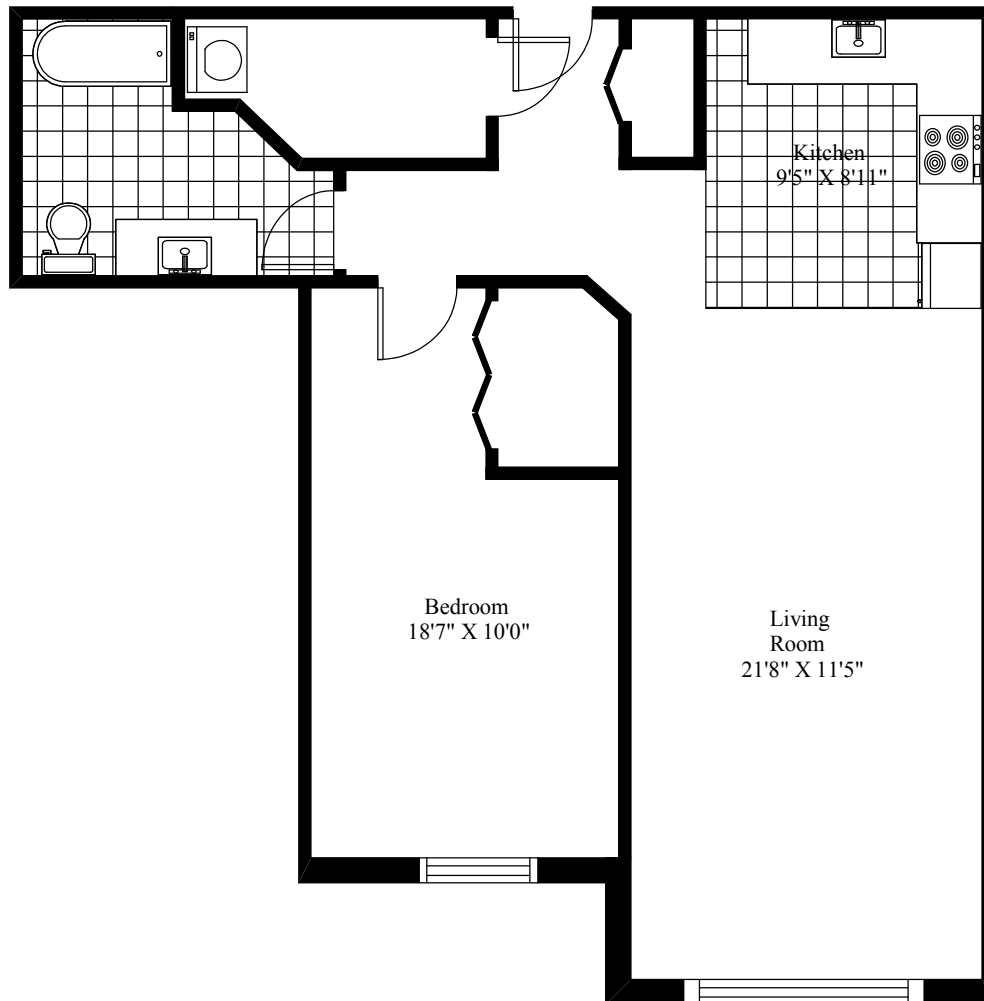

The Anchorage
Typical One Bedroom

Main Living Area = 768 Square Feet