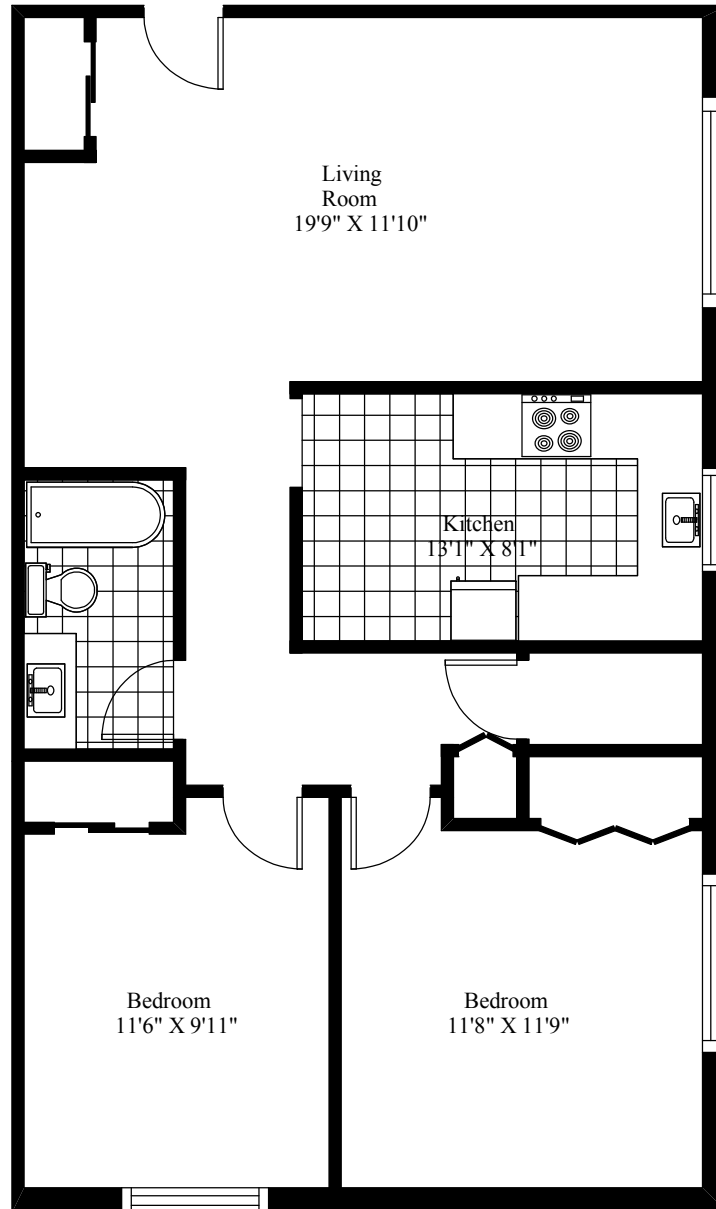

## Ellerdale Apartments Typical Two Bedroom

Main Living Area = 911 Square Feet