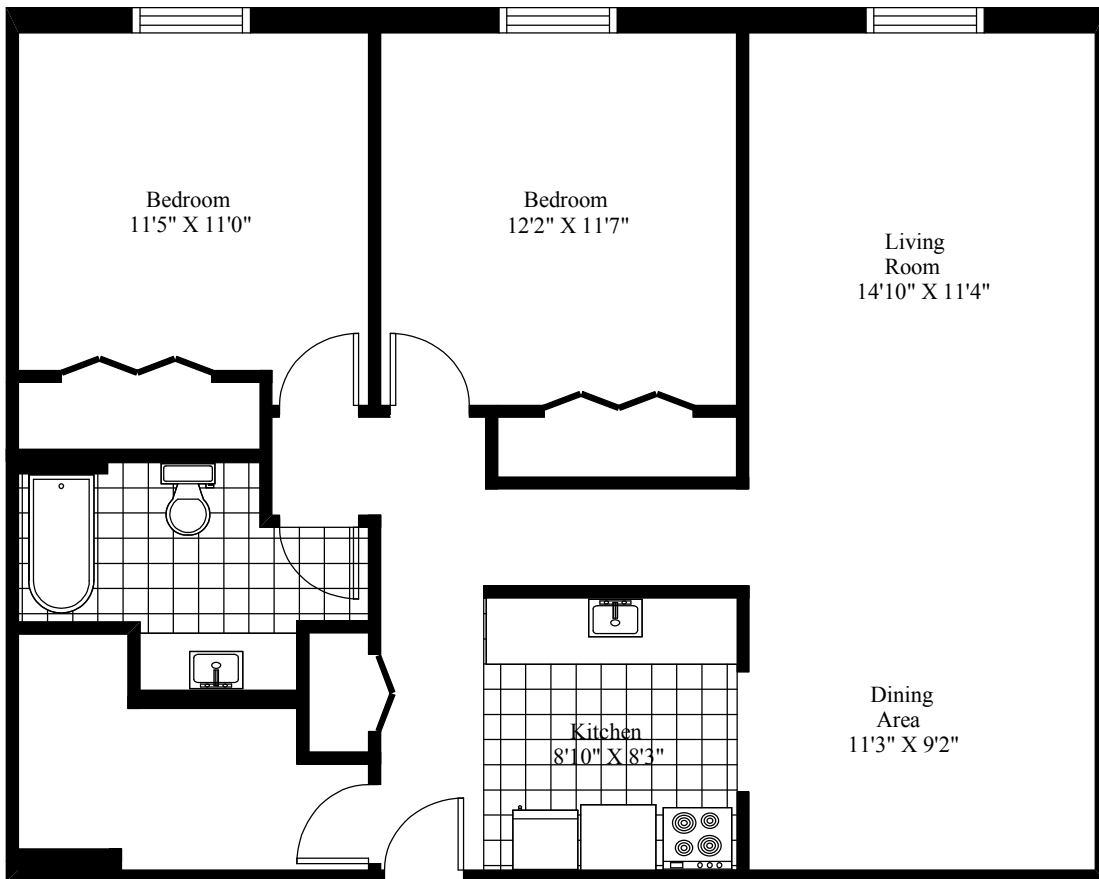

100 Archibald Street
Typical Two Bedroom

Main Living Area = 1,011 Square Feet