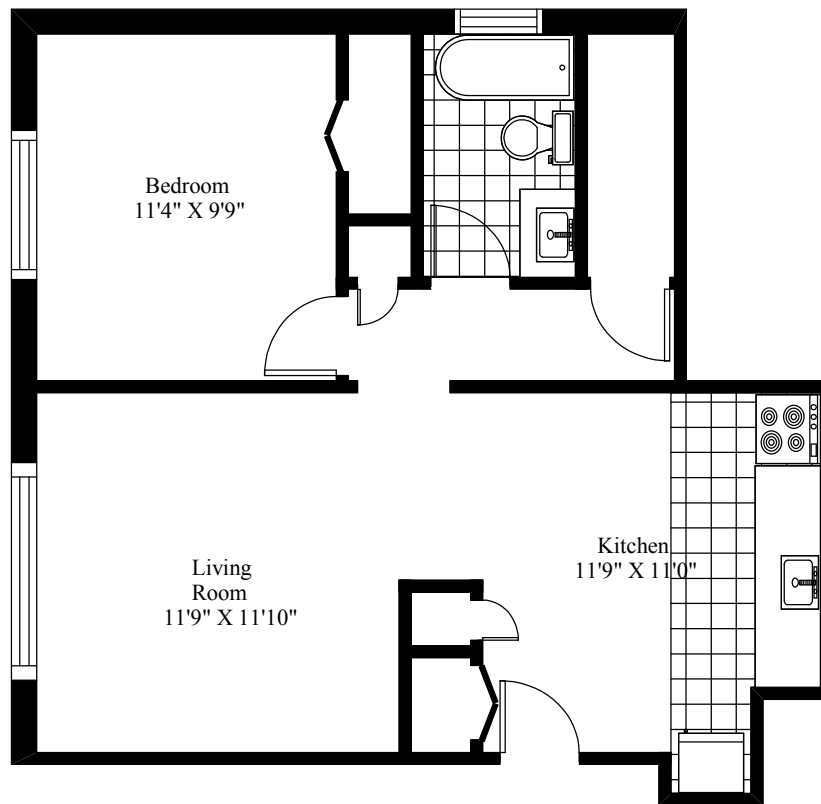

Pine Glen Road Apartments Typical One Bedroom

Main Living Area = 595 Square Feet