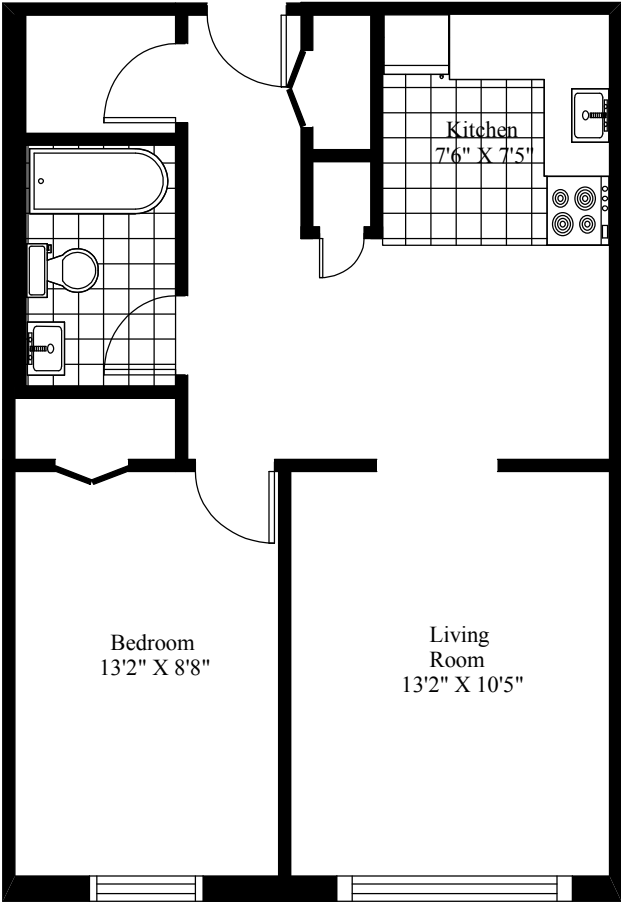

115 Woodhaven Drive  
Typical One Bedroom

Main Living Area = 578 Square Feet