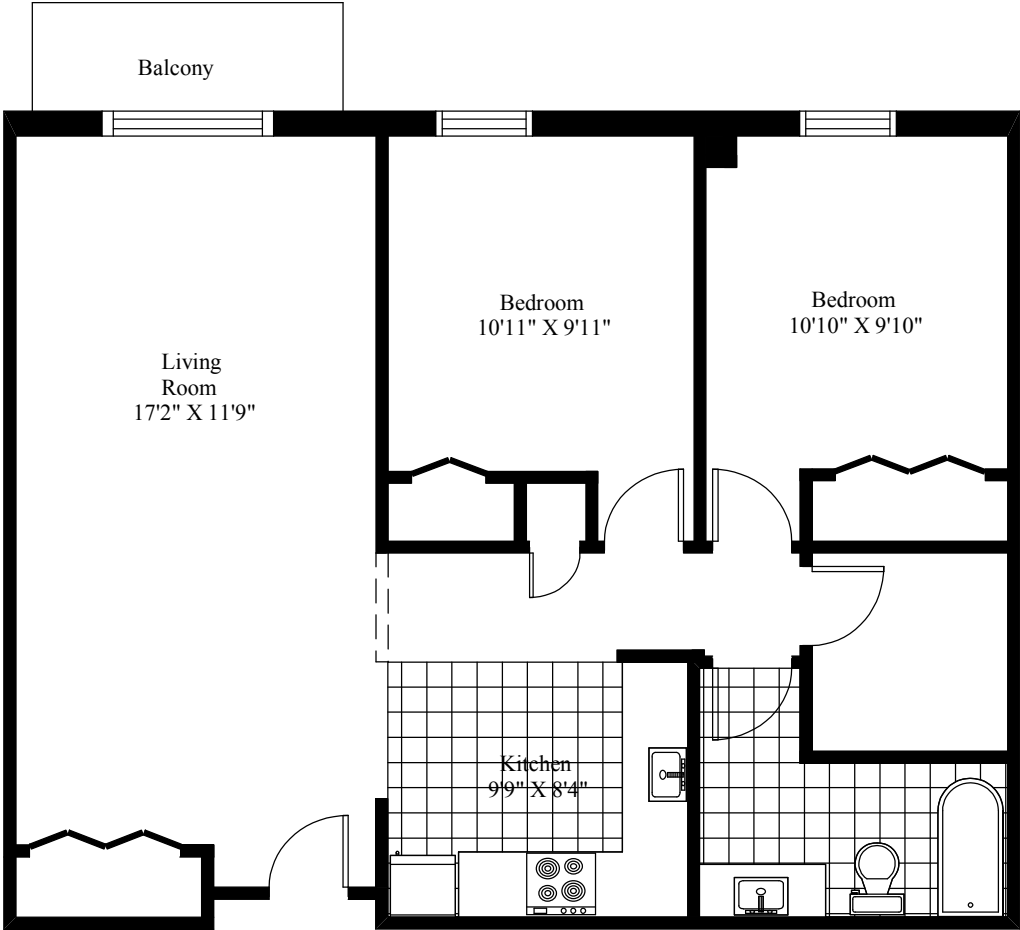

360 Acadie Avenue
Typical Two Bedroom

Main Living Area = 867 Square Feet