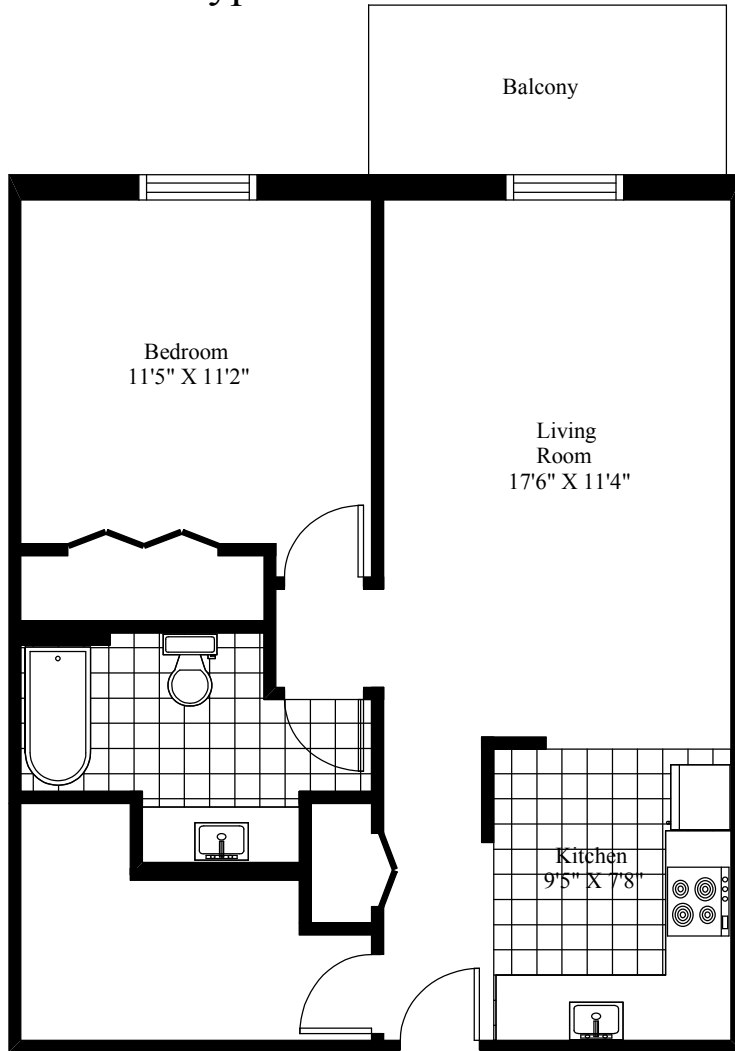

100 Archibald Street
Typical One Bedroom

Main Living Area = 672 Square Feet