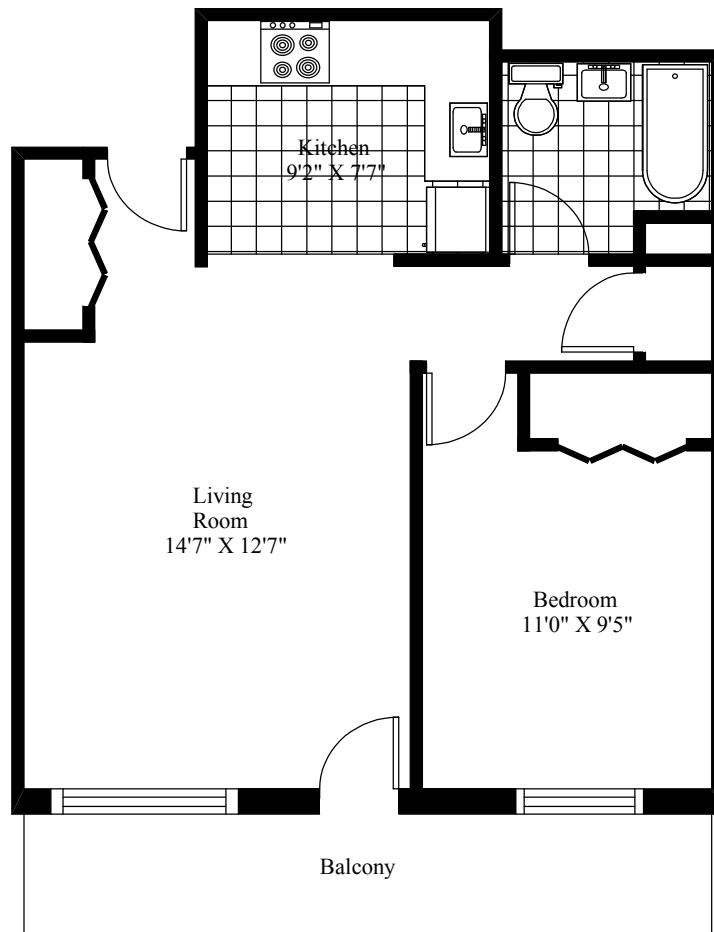

Sydney Arms Apartments Typical One Bedroom

Main Living Area = 564 Square Feet