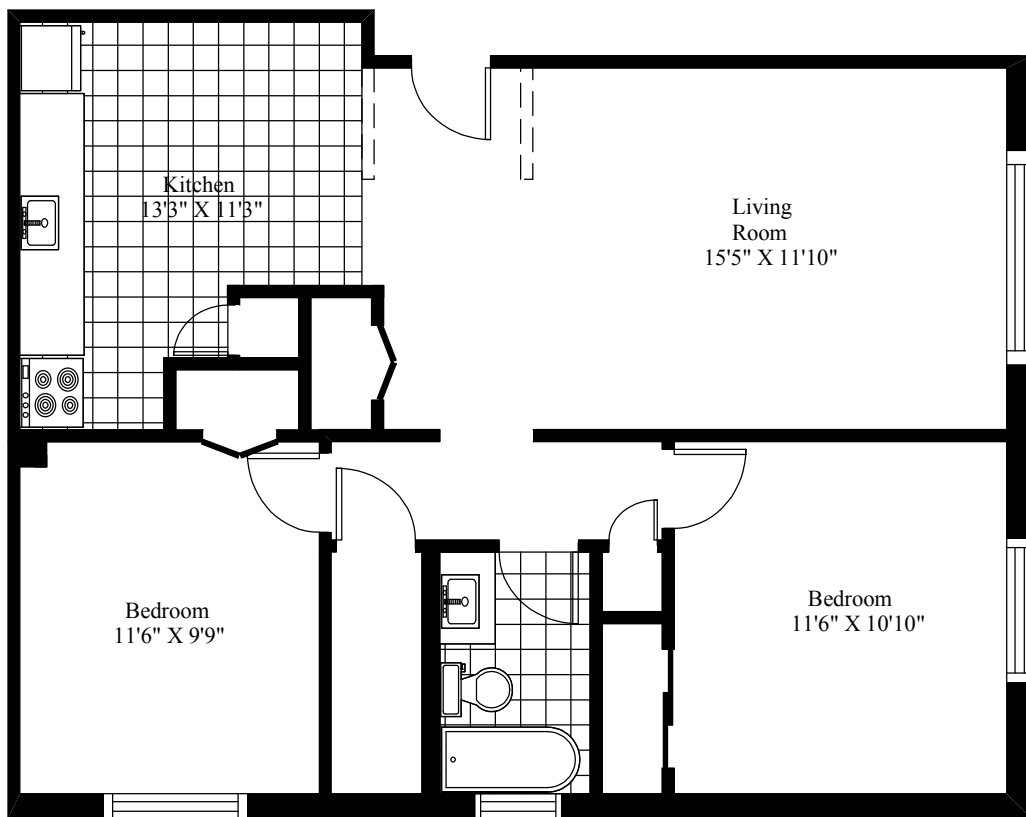

Ellerdale Apartments Typical Two Bedroom

Main Living Area = 842 Square Feet