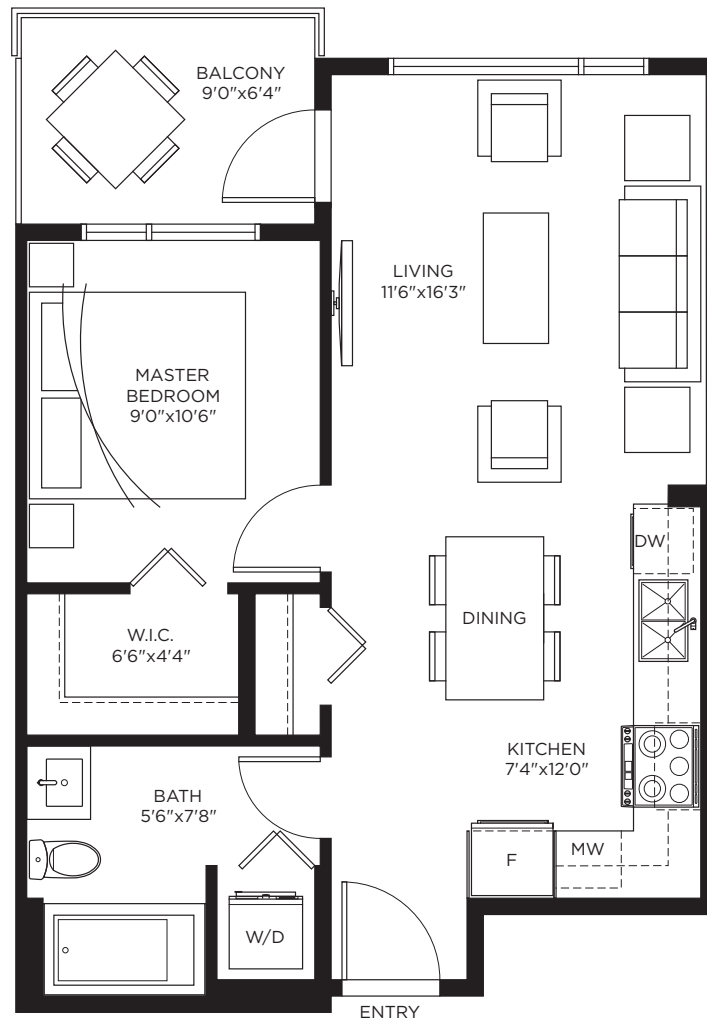

CROSSING AT BELMONT

945 & 955 REUNION AVENUE

Unit AA | 1 Bed, 1 Bath

552 square feet

Levels 2-5
Crossing At Belmont West

Levels 2-5
Crossing At Belmont East

 **Killam** 902.797.1327
APARTMENT REIT killamreit.com

All sizes and specifications are subject to change without notice. Floor plans are approximate dimensions. Actual usable floor space may vary from the stated floor area. E.&O.E.