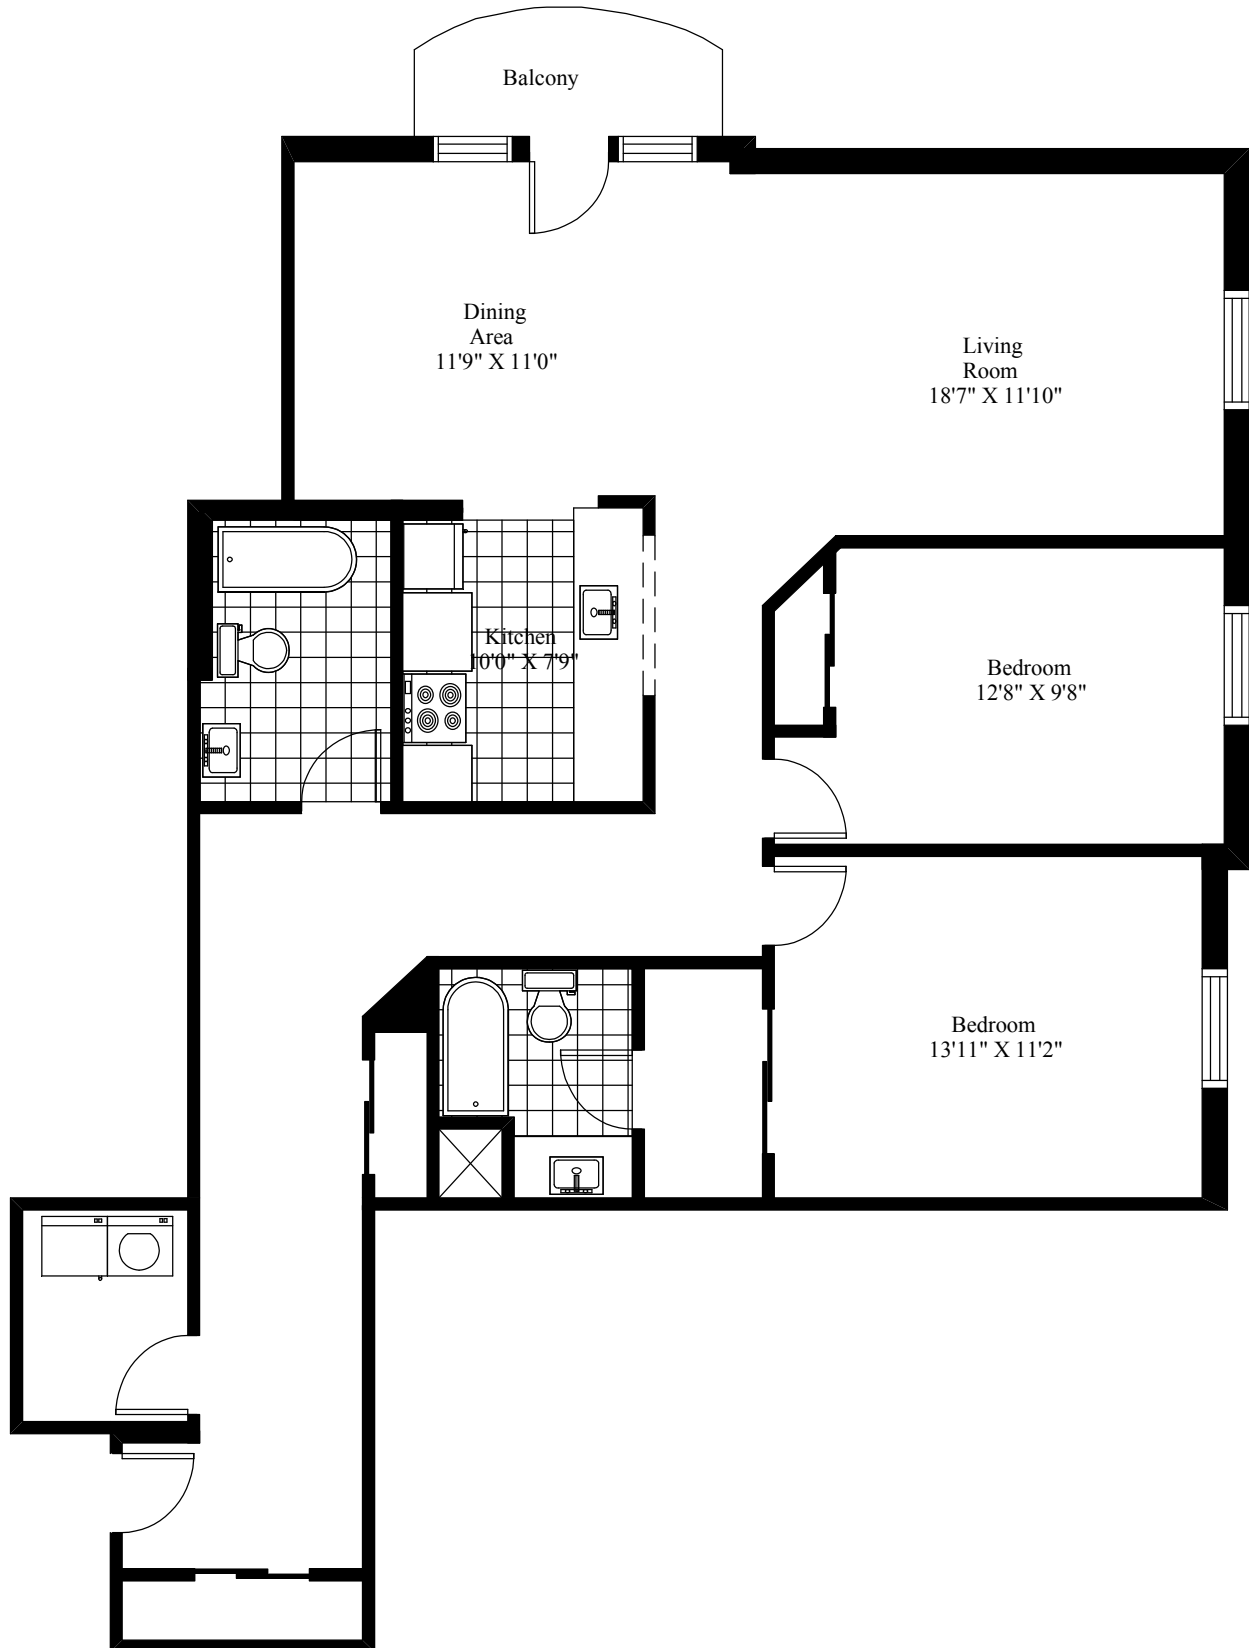

Cambridge Place Typical Two Bedroom

Main Living Area = 1,288 Square Feet