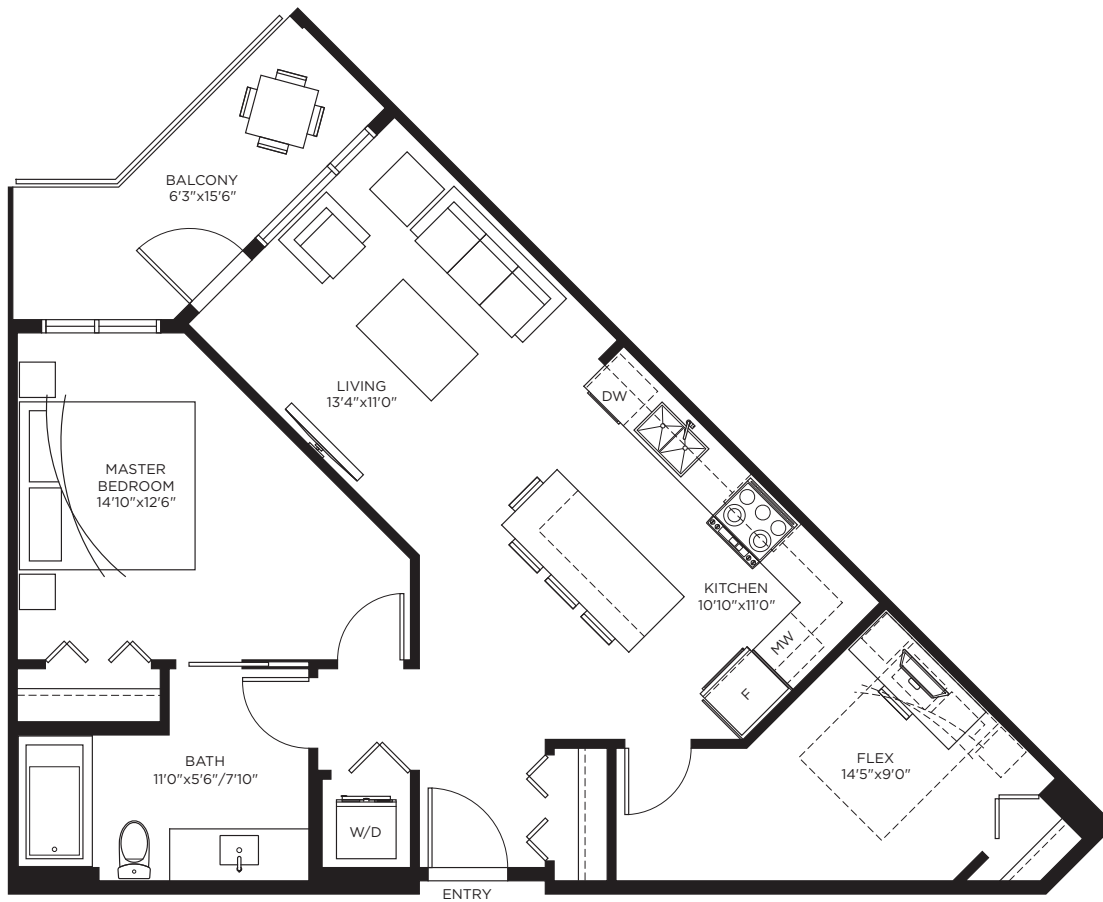

CROSSING AT BELMONT

945 & 955 REUNION AVENUE

Unit A2 | 1 Bed + Den, 1 Bath

770 square feet

Levels 2-5

Crossing At Belmont West

Levels 2-5

Crossing At Belmont East

 **Killam** APARTMENT REIT 902.797.1327
killamreit.com

All sizes and specifications are subject to change without notice. Floor plans are approximate dimensions. Actual usable floor space may vary from the stated floor area. E.&O.E.