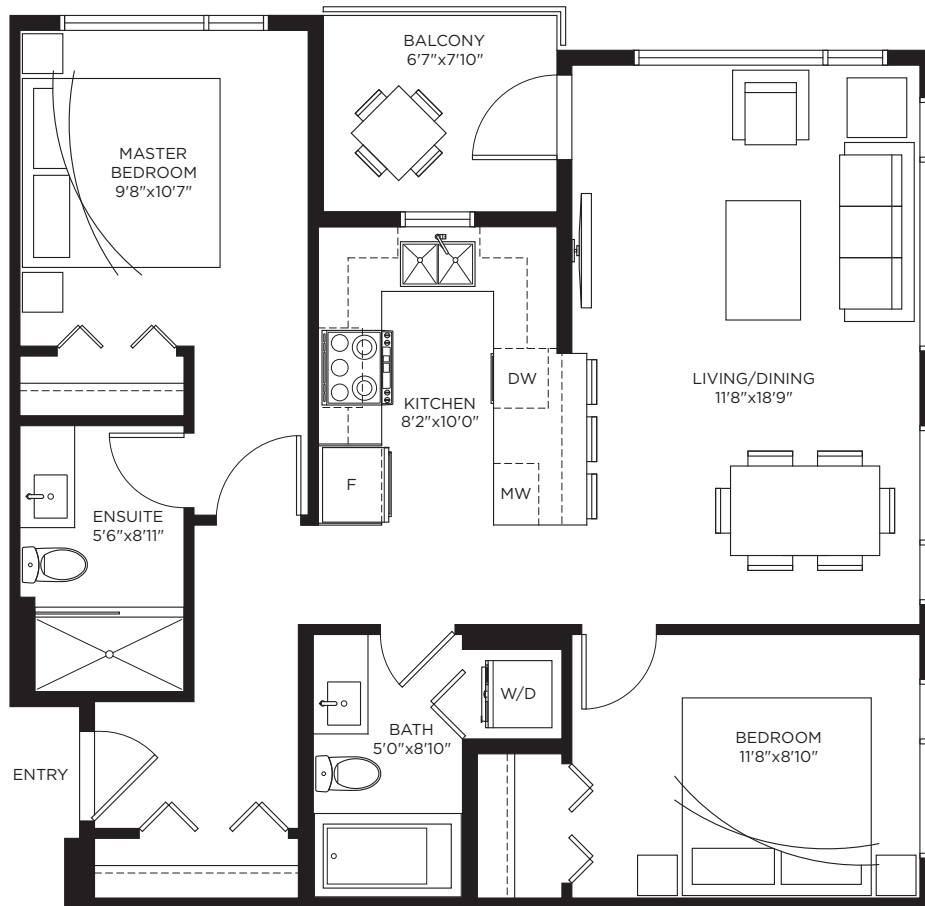

# CROSSING AT BELMONT

945 & 955 REUNION AVENUE

**Unit B1B | 2 Bed, 2 Bath**

844 square feet

Levels 2-5

Crossing At Belmont West

 **Killam** APARTMENT REIT 902.797.1327  
killamreit.com

All sizes and specifications are subject to change without notice. Floor plans are approximate dimensions. Actual usable floor space may vary from the stated floor area. E.&O.E.