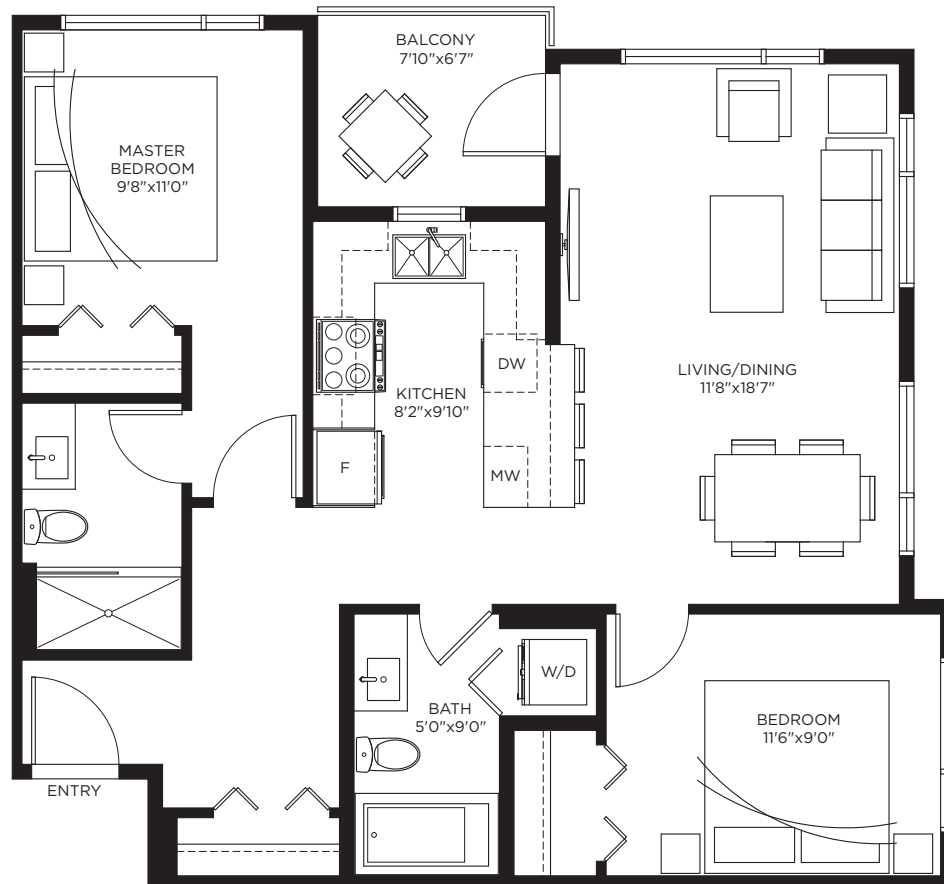

CROSSING AT BELMONT

945 & 955 REUNION AVENUE

Unit B1E | 2 Bed, 2 Bath

945 square feet

Levels 2-5

Crossing At Belmont West

 **Killam** APARTMENT REIT 902.797.13327
killamreit.com

All sizes and specifications are subject to change without notice. Floor plans are approximate dimensions. Actual usable floor space may vary from the stated floor area. E.&O.E.