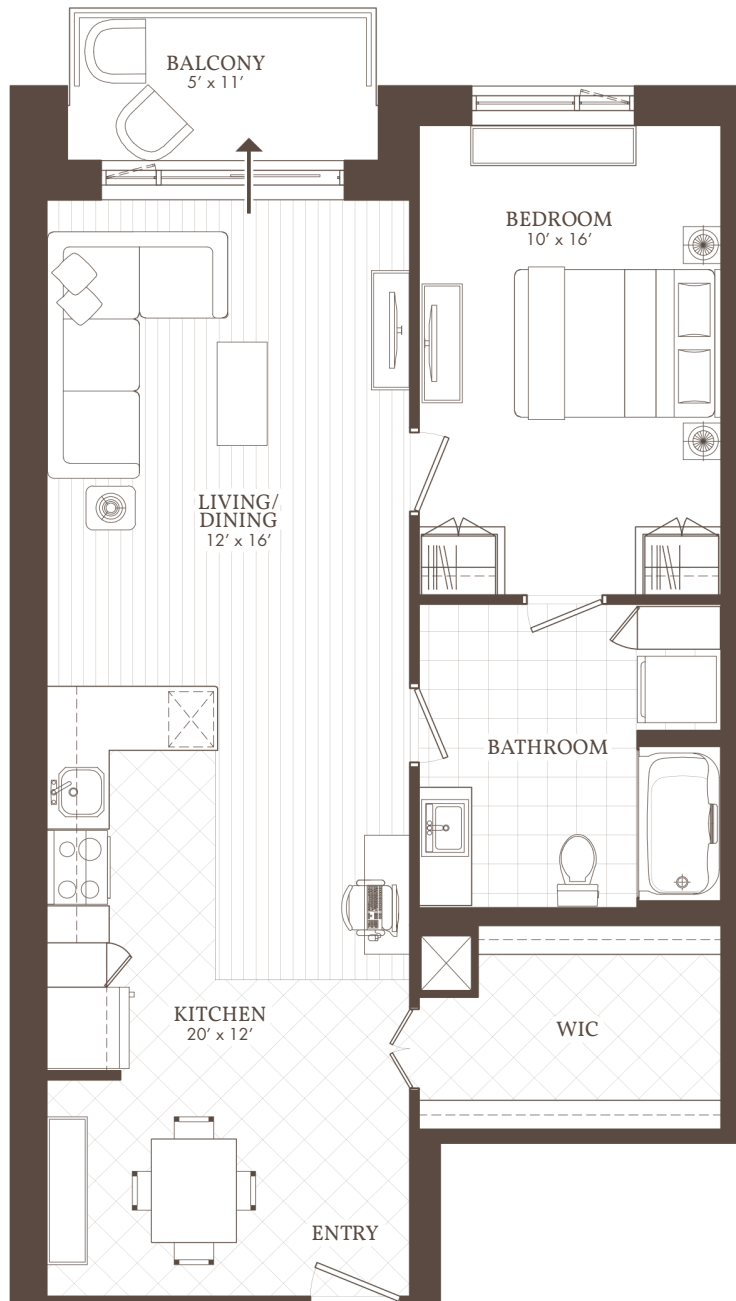

William's Court

KANATA LAKES APARTMENTS

PH07 & PH15
Penthouse Balcony

1 BED

PH07, PH15

WilliamsCourt.com

1047 CANADIAN SHIELD