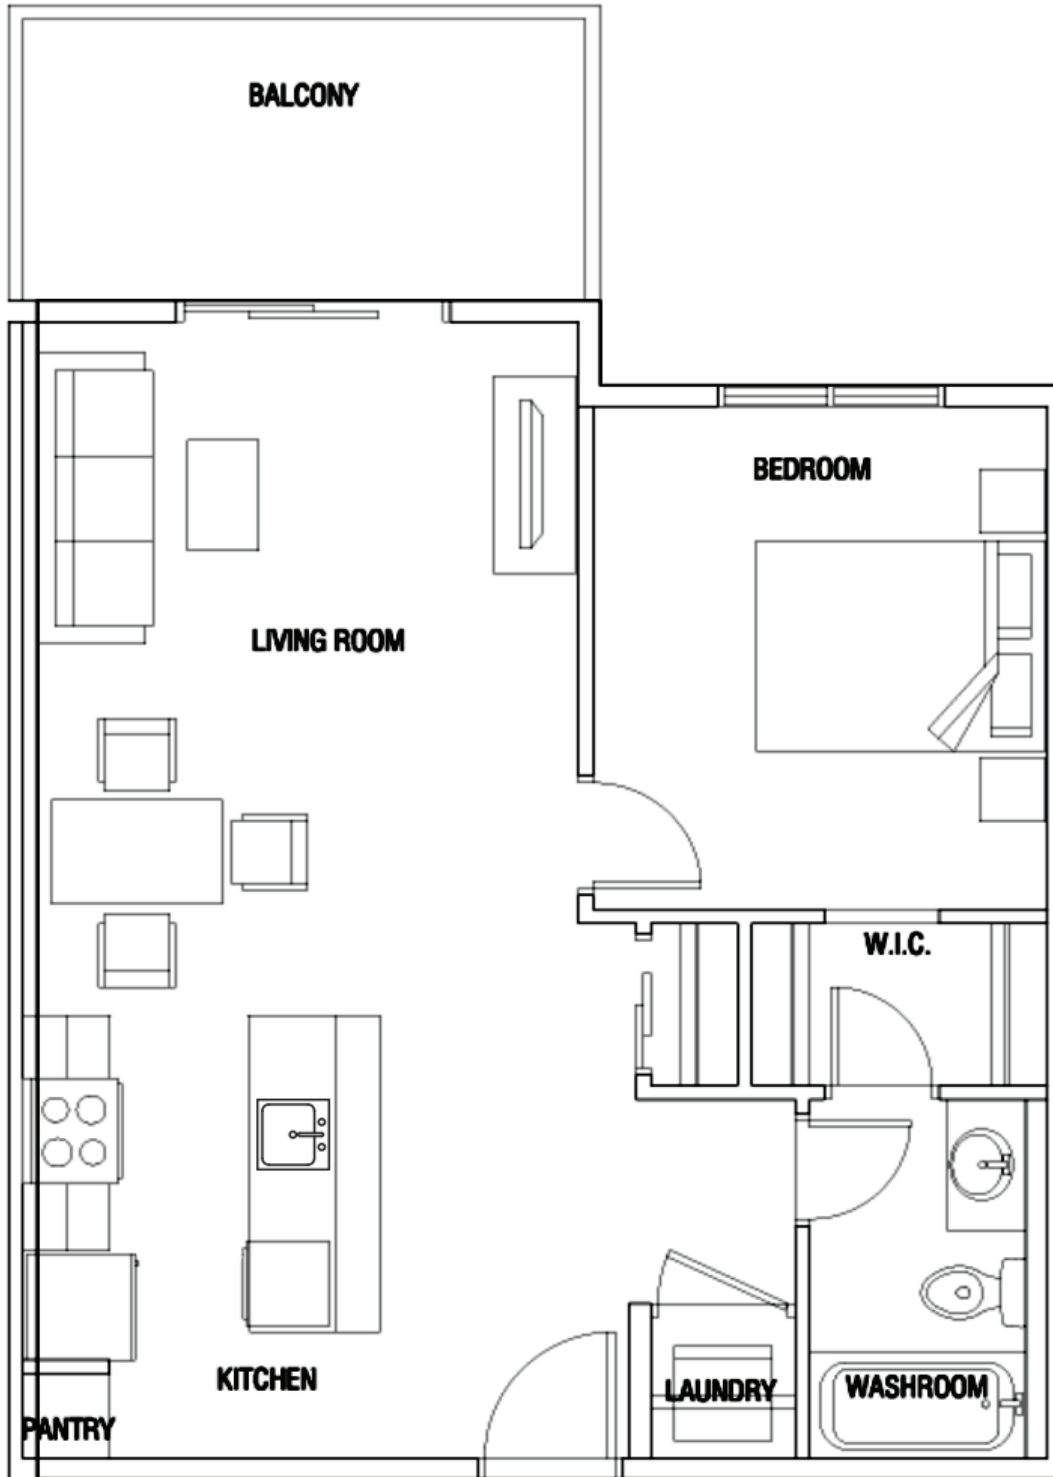

Waybury Park

Unit A1

1 Bedroom + 1 Bath

639 Sq.ft.

112 Tisbury Street, Sherwood Park, AB T8B0B6

Call: 780.446.3540 | killamreit.com

Does not include furniture. All sizes and specifications are subject to change without notice. E.&O.E.