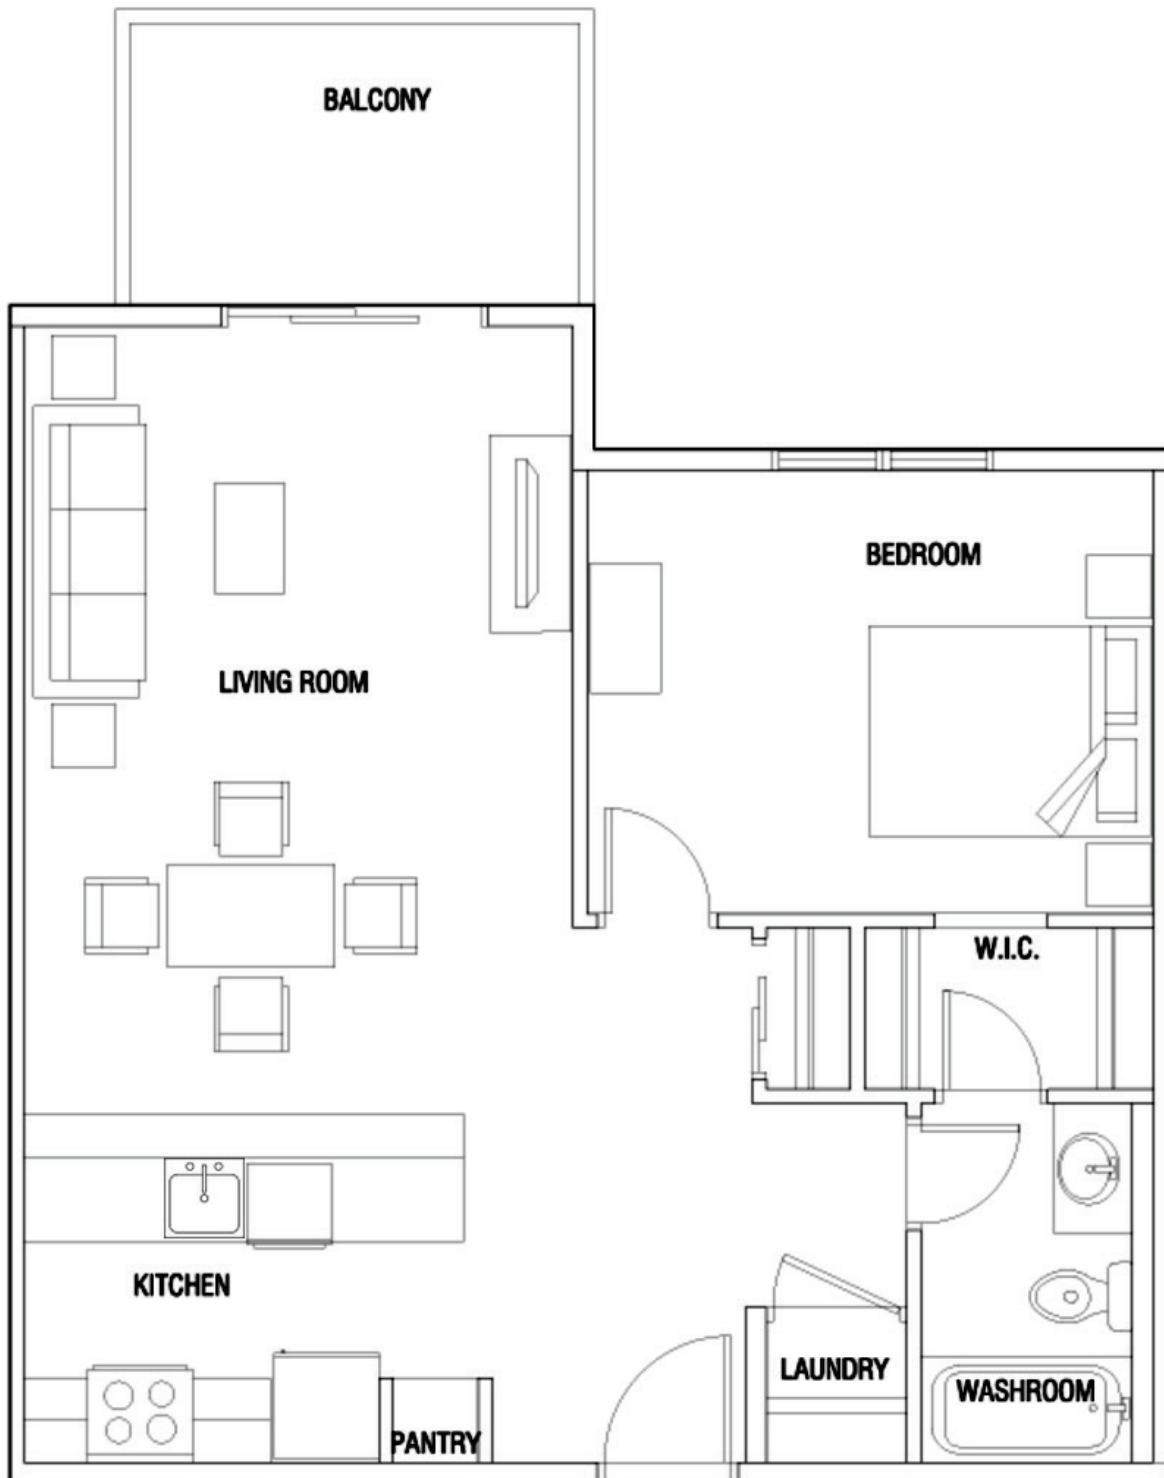

## Unit A2

1 Bedroom + 1 Bath

719 Sq.ft.

112 Tisbury Street, Sherwood Park, AB T8B0B6  
Call: 780.446.3540 | killamreit.com

Does not include furniture. All sizes and specifications are subject to change without notice. E.&O.E.