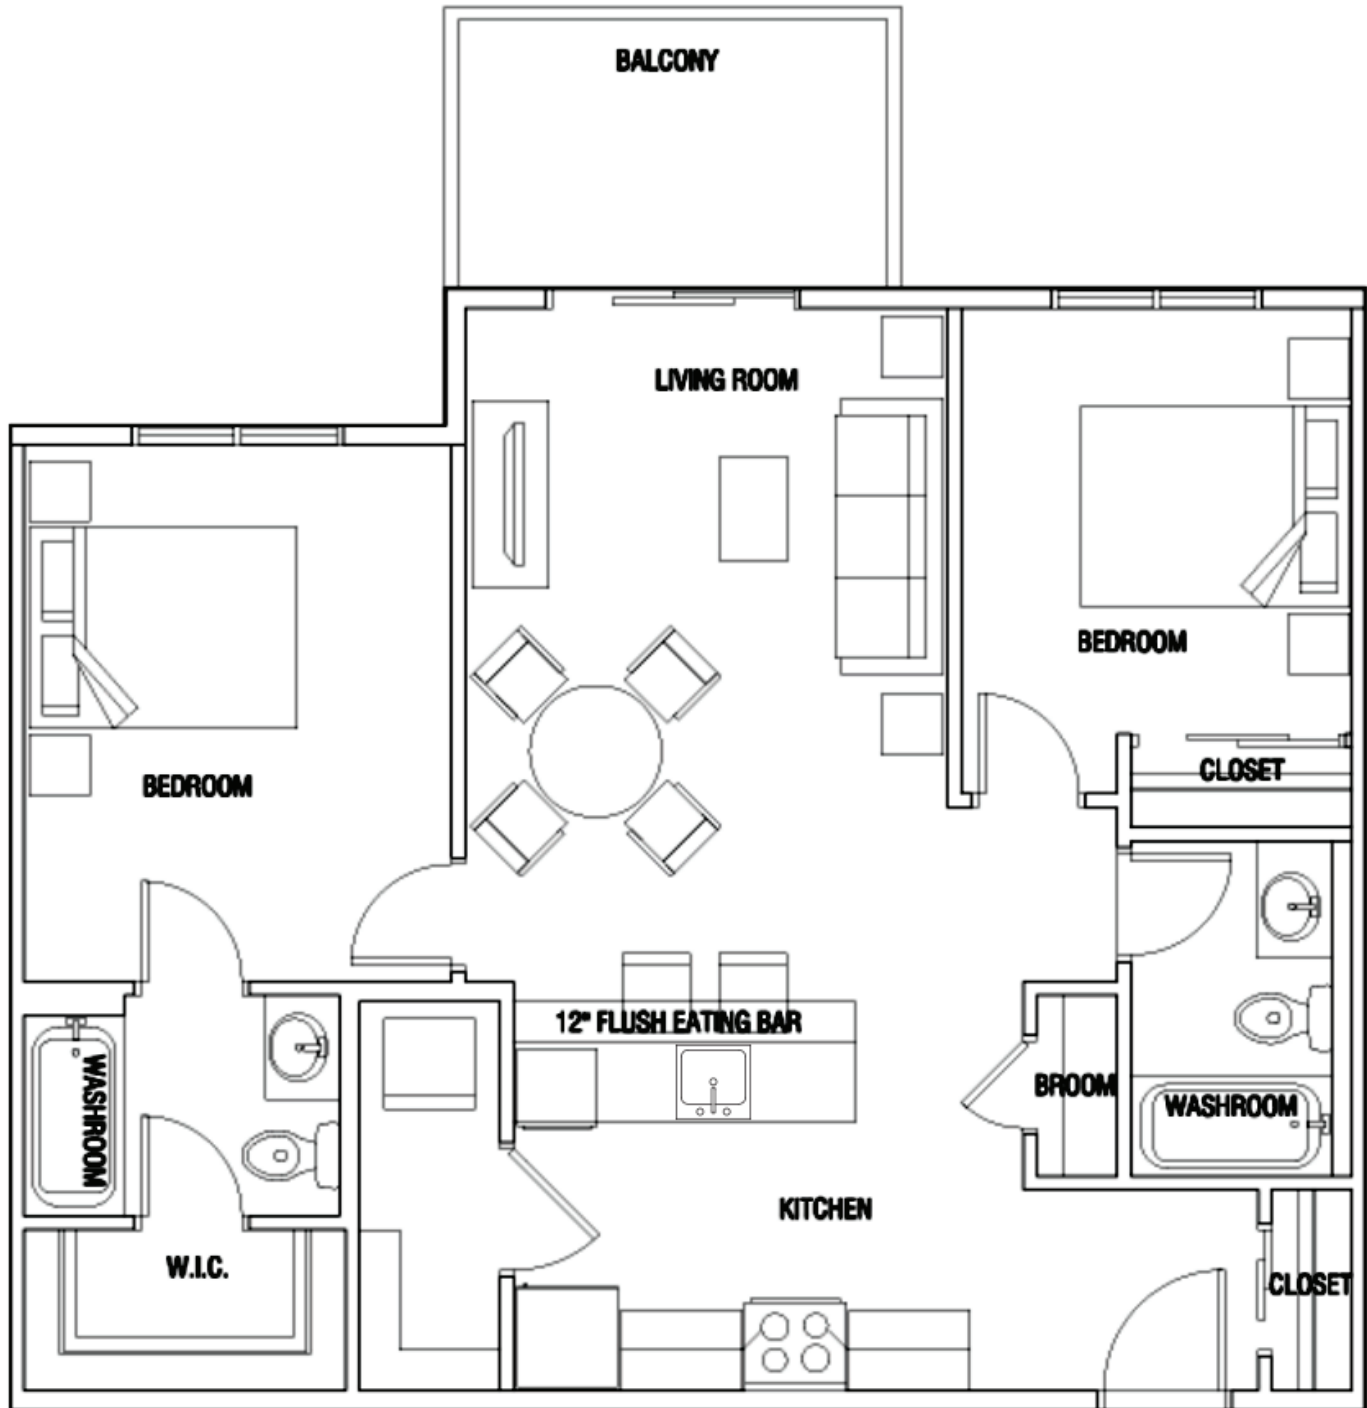

Waybury Park

Unit B1

2 Bedroom + 2 Bath

909 Sq.ft.

112 Tisbury Street, Sherwood Park, AB T8B0B6
Call: 780.446.3540 | killamreit.com

Does not include furniture. All sizes and specifications are subject to change without notice. E.&O.E.