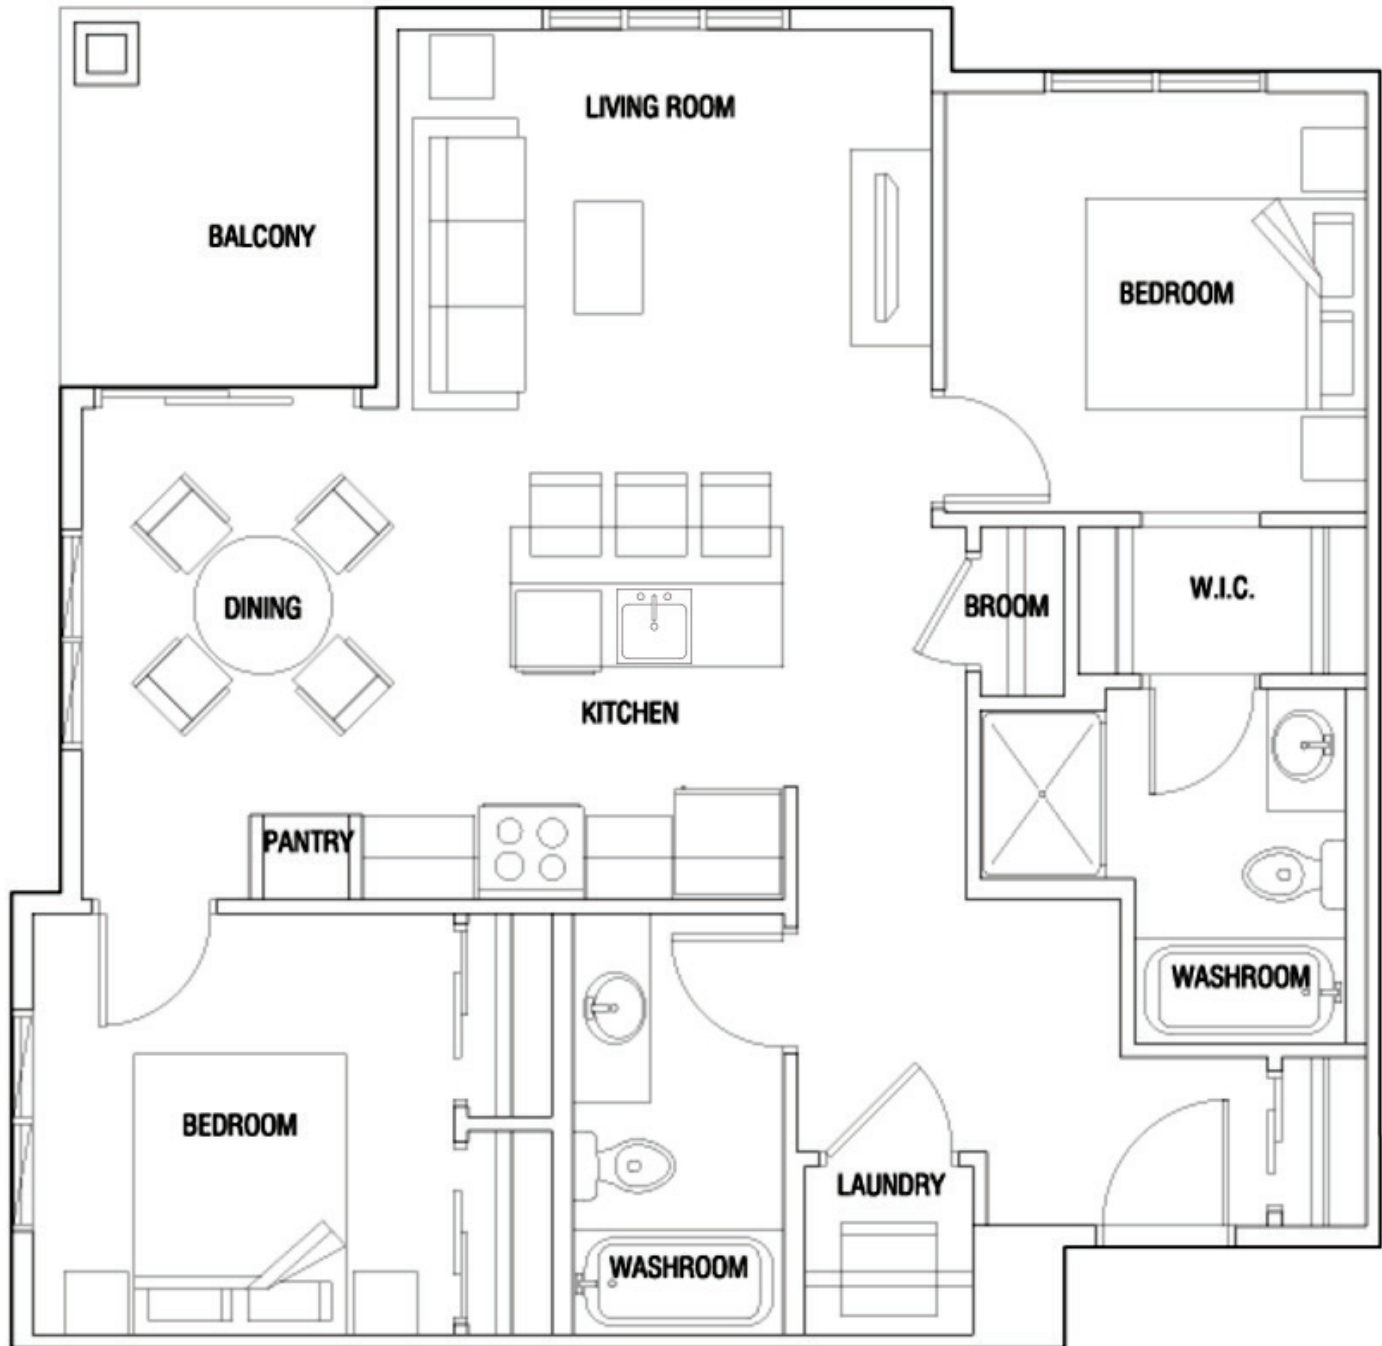

## Unit B2

2 Bedroom + 2 Bath

909 Sq.ft.

112 Tisbury Street, Sherwood Park, AB T8B0B6  
Call: 780.446.3540 | killamreit.com

Does not include furniture. All sizes and specifications are subject to change without notice. E.&O.E.