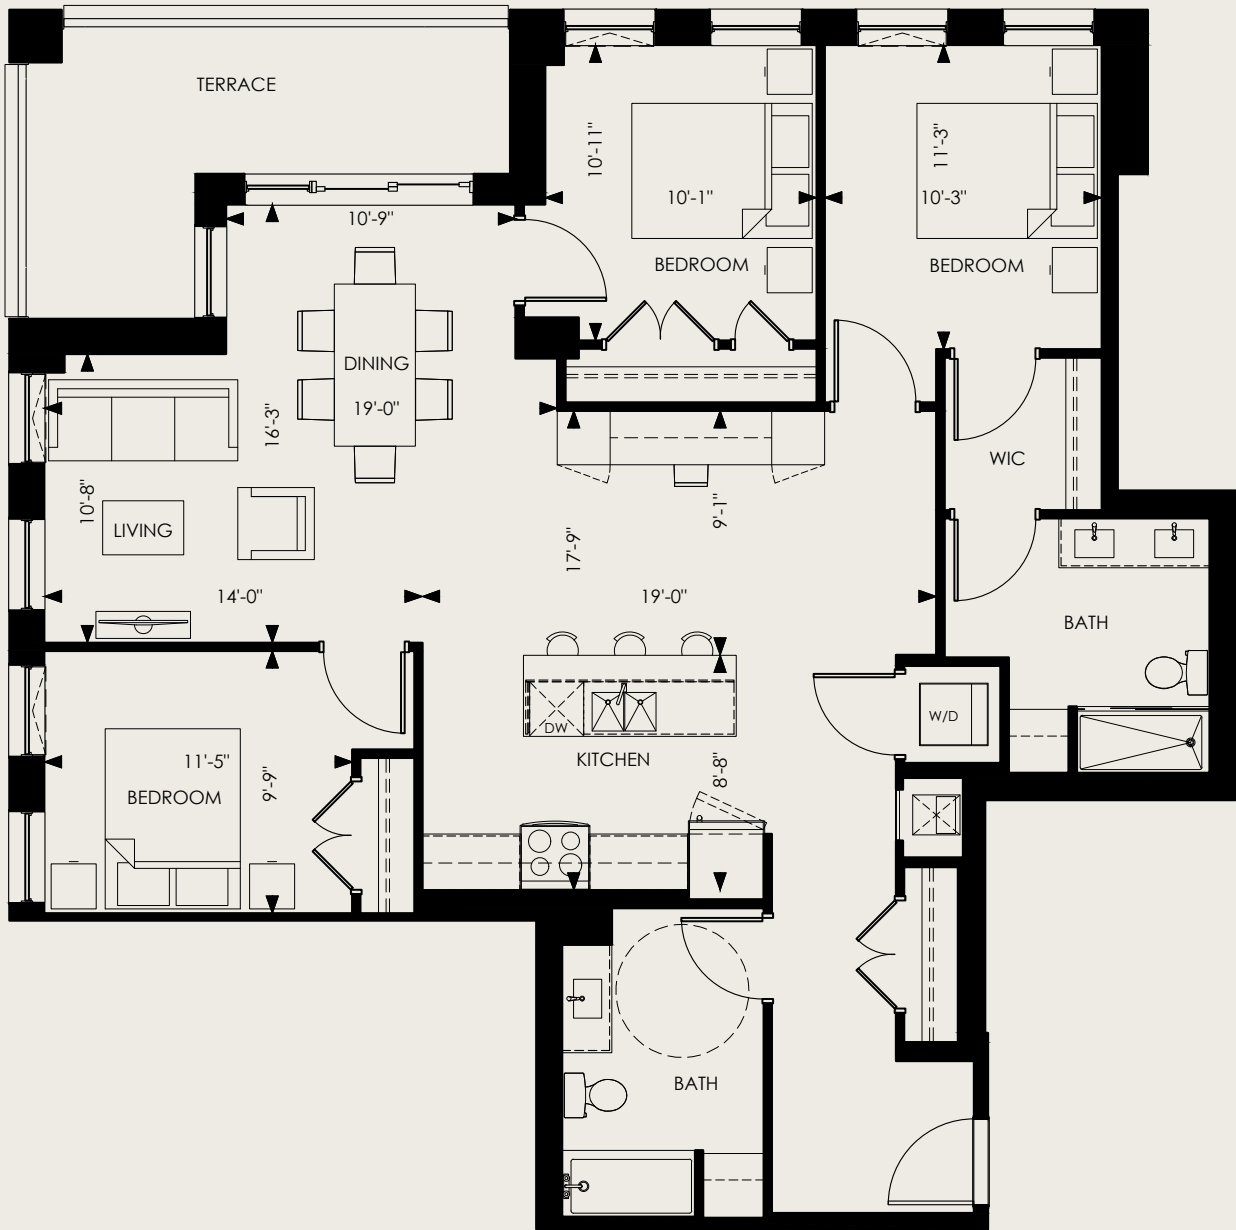

WESTCOURT

3 Bed, 2 Bath, Barrier Free

INTERIOR
1,457 SF

BALCONY
150 SF

FLOORS
2,3

SUITES 204, 304

194 ERB STREET WEST, WATERLOO, ON

Does not include furniture. All dimensions and specifications are subject to change without notice. E.&O.E.