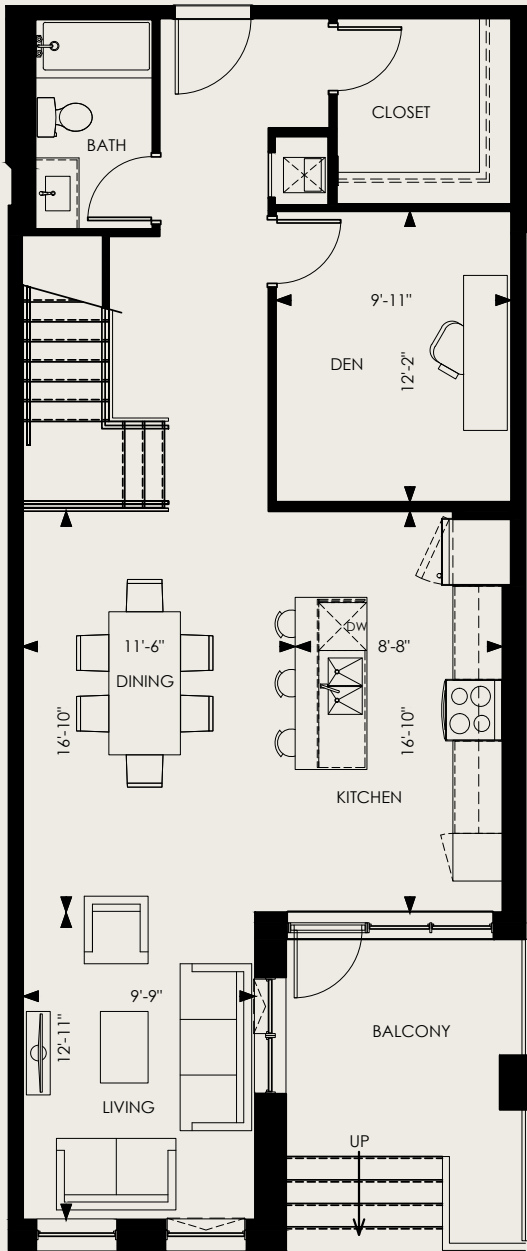

WESTMOUNT

INTERIOR
2,071 SF

BALCONY
196 SF

FLOORS
1,2

2 Level Townhouse
2 Bed, 3 Bath + Den + Media Room

MAIN FLOOR

2ND FLOOR

SUITE 103

194 ERB STREET WEST, WATERLOO, ON

Does not include furniture. All dimensions and specifications are subject to change without notice. E.&O.E.

Killam
home for all

The
CARRICK