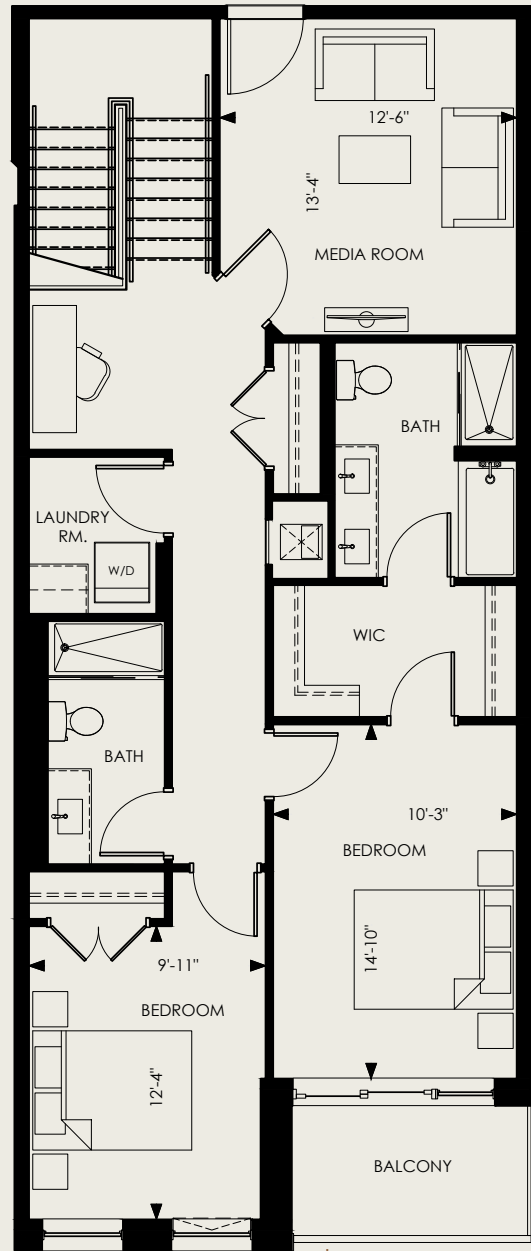

WESTMOUNT

INTERIOR
2,071 SF

BALCONY
196 SF

FLOORS
1,2

2 Level Townhouse
2 Bed, 3 Bath + Den + Media Room

MAIN FLOOR

2ND FLOOR

SUITE 103

194 ERB STREET WEST, WATERLOO, ON

Does not include furniture. All dimensions and specifications are subject to change without notice. E.&O.E.

Killam
home for all

The
CARRICK