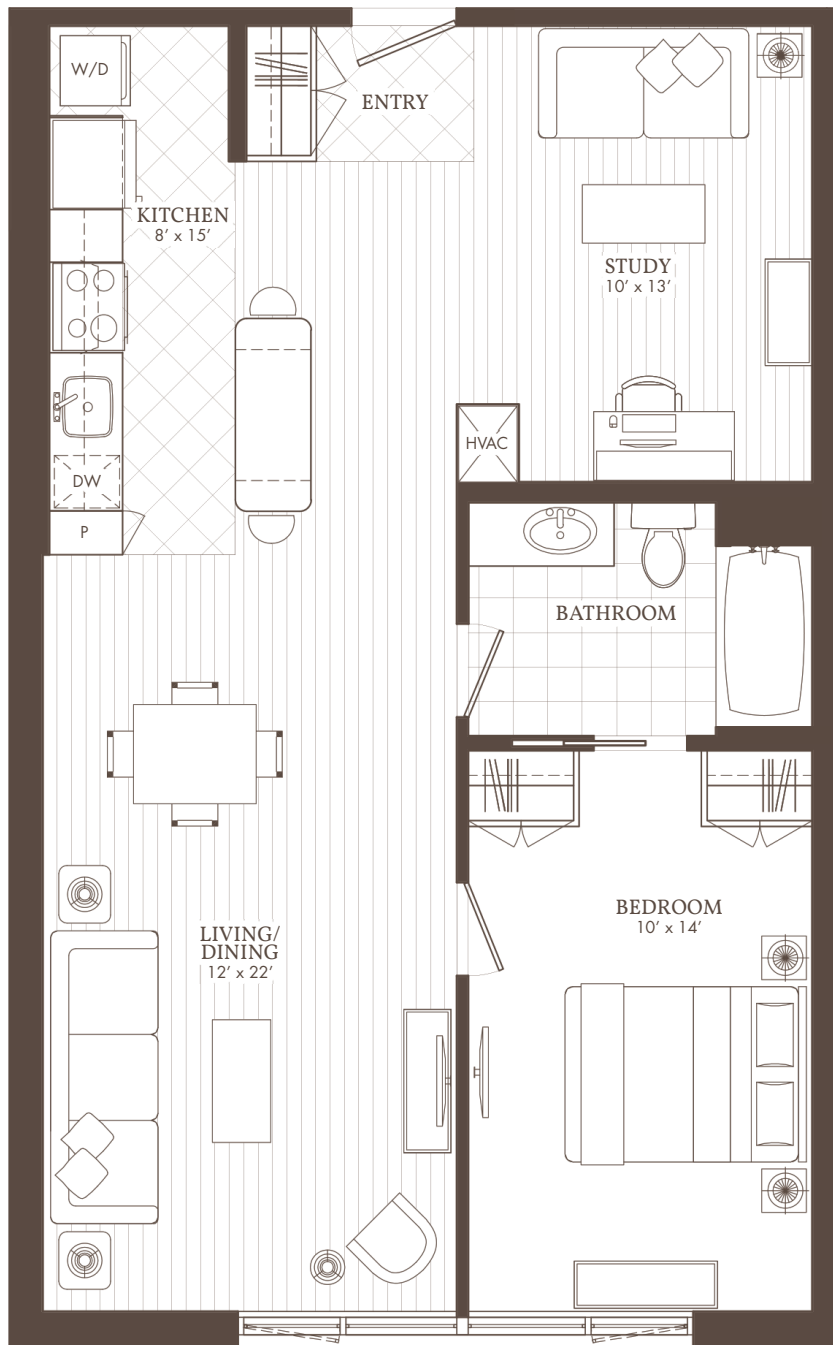

William's Court

KANATA LAKES APARTMENTS

A

03 & 15

1 BED + STUDY

103, 203, 303, 403, 503, 603, 703, 803,
115, 215, 315, 415, 515, 615, 715, 815

WilliamsCourt.com

1175 MARITIME WAY