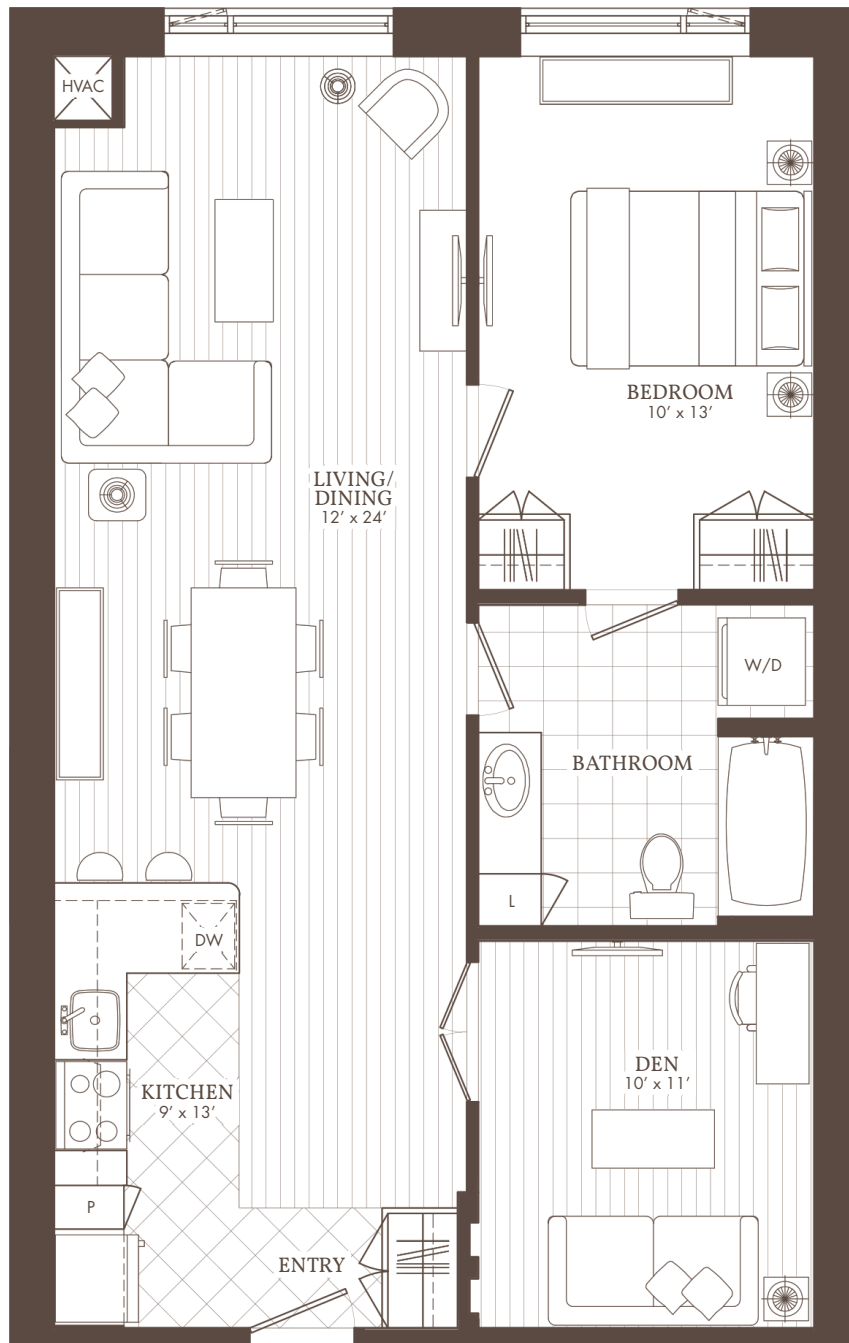

William's Court

KANATA LAKES APARTMENTS

B

03 & 15

1 BED + DEN

103, 203, 303, 403, 503, 603, 703, 803, 903,
115, 215, 315, 415, 515, 615, 715, 815, 915

WilliamsCourt.com

1025 CANADIAN SHIELD